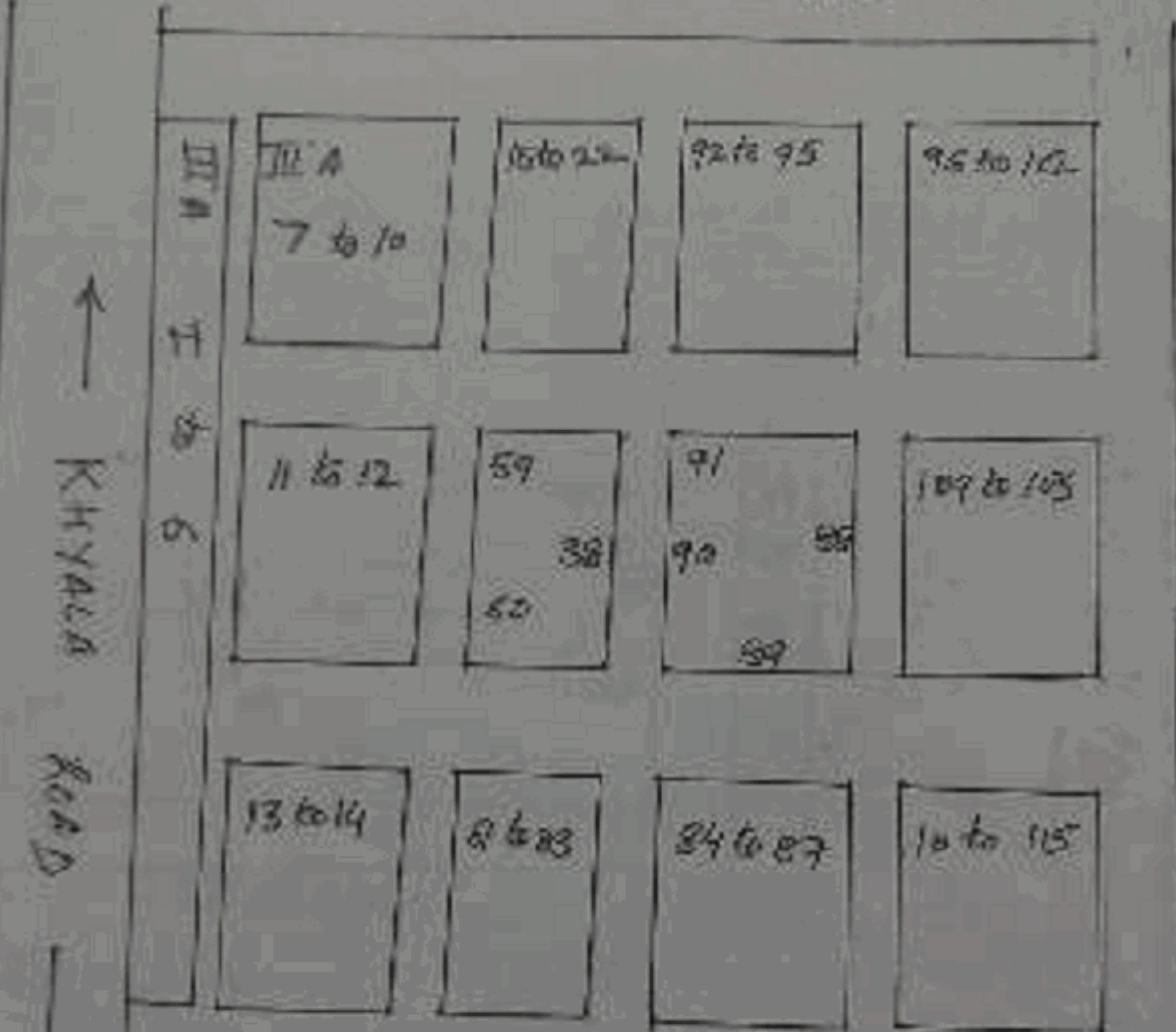

PS-40 AL-27 (P9)

ROAD BHATTA SHIB GURDNARA

KHYALA ROAD

ROAD

III A
I to 6

III A 7 to 10	15 to 22	92 to 95	96 to 102
11 to 12	59 38 60	91 92 89	109 to 105
13 to 14	8 to 23	24 to 27	10 to 15

MCD SCHOOL
KHYALA

283 BLOCK
MADDI WALI GALI

NEW STEVEN MCDL INCH

85-91