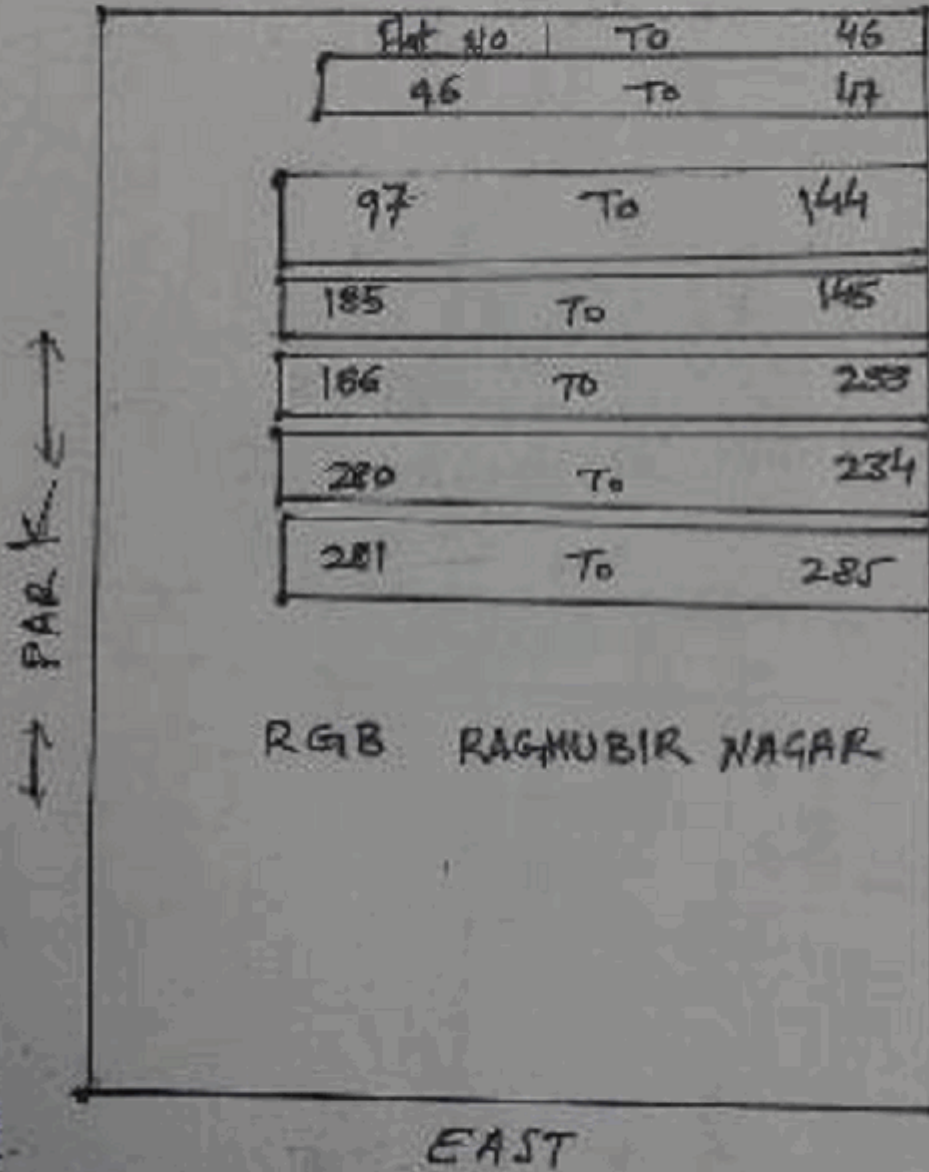

PS- 64 AC- 27. (89)

← NW BLOCK →

Territory of Delhi

Section No & Name - 1 - RGB BLOCK RAGHUBIR NAGAR, DELHI

1	MWW0603878	2	MWW0588780	3	MWW1019223
Name : Manjeet Singh Father's Name : Harbhajan Singh House No : 1 Age : 55 Sex : Male		Name : Devender Kaur Husband's Name : Manjeet Singh House No : 1 Age : 55 Sex : Female		Name : Gurpreet Singh Father's Name : Manjeet Singh House No : 1 Age : 32 Sex : Male	
4	XXA1460418	5	XXA1460384	6	MWW0608224
Name : Gurdeep Singh Sahni Father's Name : Malik Singh House No : 6 Age : 66 Sex : Male		Name : Mahender Kaur Sahni Husband's Name : Gurdeep Singh House No : 6 Age : 57 Sex : Female		Name : Vinod Nayak Father's Name : Ram Prasad Nayak House No : 7 Age : 46 Sex : Male	
7	MWW0856054	8	XXA0427245	9	XXA0427252
Name : Laxmi Nayak Husband's Name : Vinod Nayak House No : 7 Age : 33 Sex : Female		Name : Gurmeet Singh Father's Name : Gopal Singh House No : 8 Age : 42 Sex : Male		Name : Harvinder Kaur Husband's Name : Gurmeet Singh House No : 8 Age : 39 Sex : Female	
10	XXA1464831	11	XXA1882942	12	MWW0578443
Name : Kuldeep Singh Father's Name : Kalyan Singh House No : 8 Age : 34 Sex : Male		Name : Poonam Husband's Name : Amit Luthra House No : 8FF Age : 21 Sex : Female		Name : Narender Singh Father's Name : Varpal Singh House No : 9 Age : 64 Sex : Male	
13	MWW0578435	14	XXA1484342	15	XXA1426351
Name : Balvinder Kaur Husband's Name : Narender Singh House No : 9 Age : 58 Sex : Female		Name : Gurjinder Kaur Father's Name : Narinder Singh House No : 9 Age : 25 Sex : Female		Name : Krishan Lal Dhingra Father's Name : Govind Ram House No : 10 Age : 68 Sex : Male	
16	XXA1426344	17	XXA1426328	18	XXA1426336
Name : Bimla Devi Husband's Name : Krishan Lal Dhingra House No : 10 Age : 68 Sex : Female		Name : Kaushal Dhingra Father's Name : Kishan Lal Dhingra House No : 10 Age : 35 Sex : Male		Name : Neetu Dhingra Husband's Name : Kaushal Dhingra House No : 10 Age : 29 Sex : Female	
19	JB1222314	20	JB1191360	21	XXA1882801
Name : Gagan Khanna Father's Name : Narender Khanna House No : 10FF Age : 47 Sex : Male		Name : Anuradha Khanna Husband's Name : Gagan Khanna House No : 10FF Age : 45 Sex : Female		Name : Sunil Kumar Father's Name : Sukhdev Singh House No : 12 Age : 26 Sex : Male	
22	XXA0427336	23	XXA0427310	24	XXA0427328
Name : Madan Kapoor Father's Name : Jai Ram Kapoor House No : 12B Age : 58 Sex : Male		Name : Jai Ram Kapoor Father's Name : Darbari Lal Kapoor House No : 12B Age : 51 Sex : Male		Name : Babli Kapoor Husband's Name : Jai Ram Kapoor House No : 12B Age : 50 Sex : Female	
25	XXA1492171	26	XXA1492189	27	XXA1882793
Name : Sanjeev Kumar Saxena Father's Name : Iqbal Narayan Saxena House No : 12 SF Age : 42 Sex : Male		Name : Khushbu Saxena Husband's Name : Sanjeev Kumar Saxena House No : 12 SF Age : 30 Sex : Female		Name : Anil Father's Name : Sukhdev Singh House No : 12SF Age : 23 Sex : Male	
28	MWW0764720	29	XXA1879005	30	XXA1242338
Name : Sushil Husband's Name : Ved Prakash House No : 13 Age : 58 Sex : Female		Name : Hemlata Husband's Name : Sanjay House No : 14 Age : 31 Sex : Female		Name : Preety Husband's Name : Sanjay House No : 14 Age : 27 Sex : Female