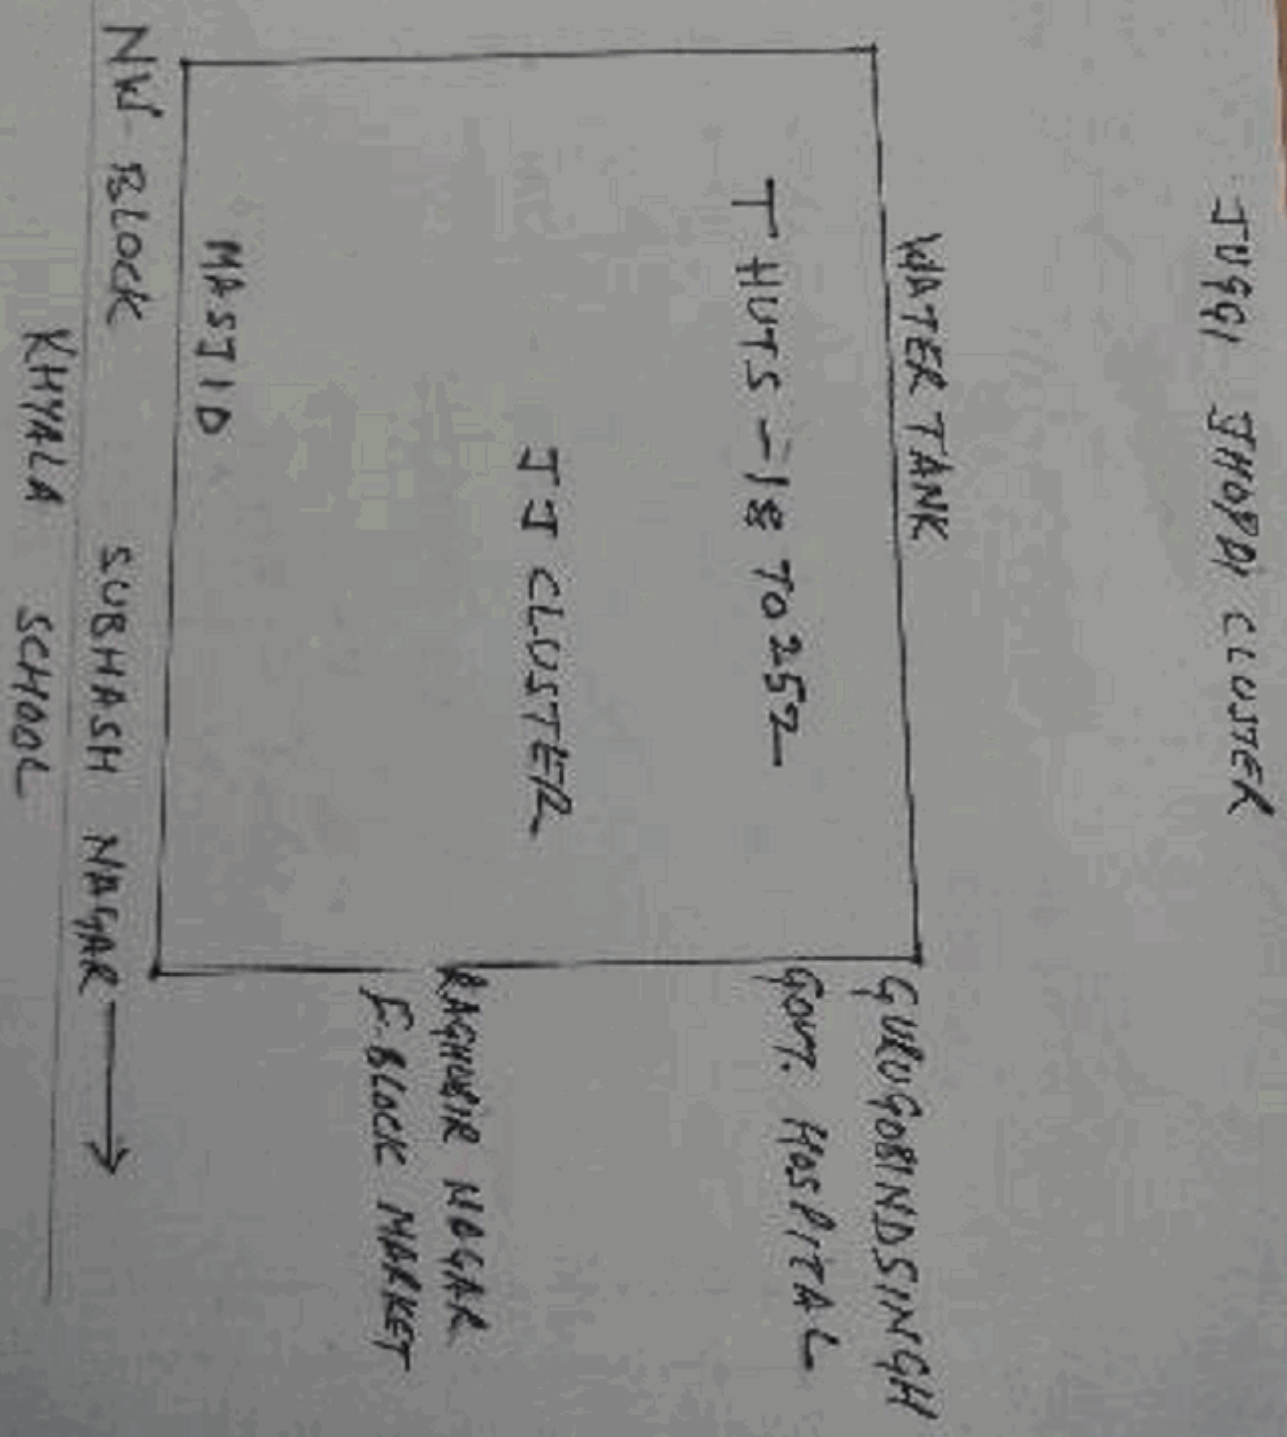

Ps. 70 AC. 27. (R.G.)

RGA - DOA FLATS