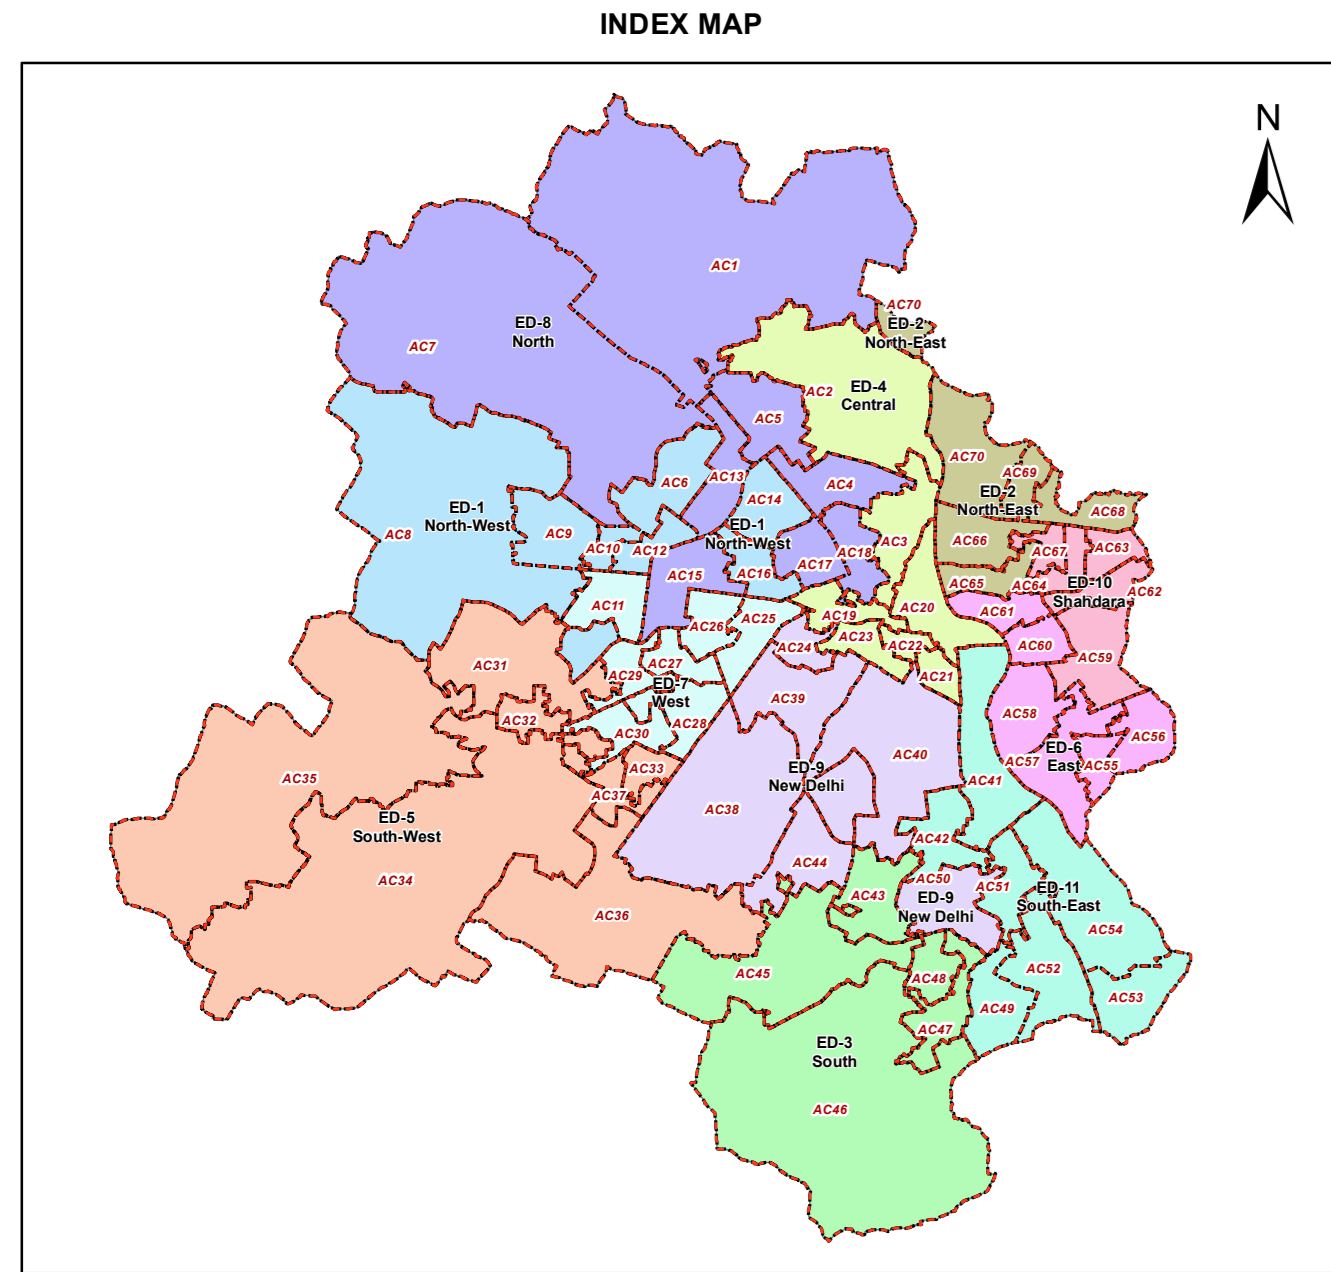

MAP OF ELECTION DISTRICT WITH ASSEMBLY CONSTITUENCY BOUNDARY - NCT OF DELHI

ifrcd/r RESTRICTED
ddy folllxt; A; % grt FOR DEPARTMENTAL USE ONLY
fu; k; ds fy; ugle NOT FOR EXPORT

Legend

- AC Boundary
- Yamuna River
- **Election District**
- EL-Distt 01 North-West
- EL-Distt 02 North-East
- EL-Distt 03 South
- EL-Distt 04 Central
- EL-Distt 05 South-West
- EL-Distt 06 East
- EL-Distt 07 West
- EL-Distt 08 North
- EL-Distt 09 New Delhi
- EL-Distt 10 Shahdara
- EL-Distt 11 South-East

1:72,000

Geospatial Delhi Limited

For further details about this map, please contact
Geospatial Delhi Limited
(A Government of NCT of Delhi Company)
3rd Level, C- Wing, Vikas Bhawan-II,
Civil Lines, New Delhi - 110054
Website : www.gsdli.org.in