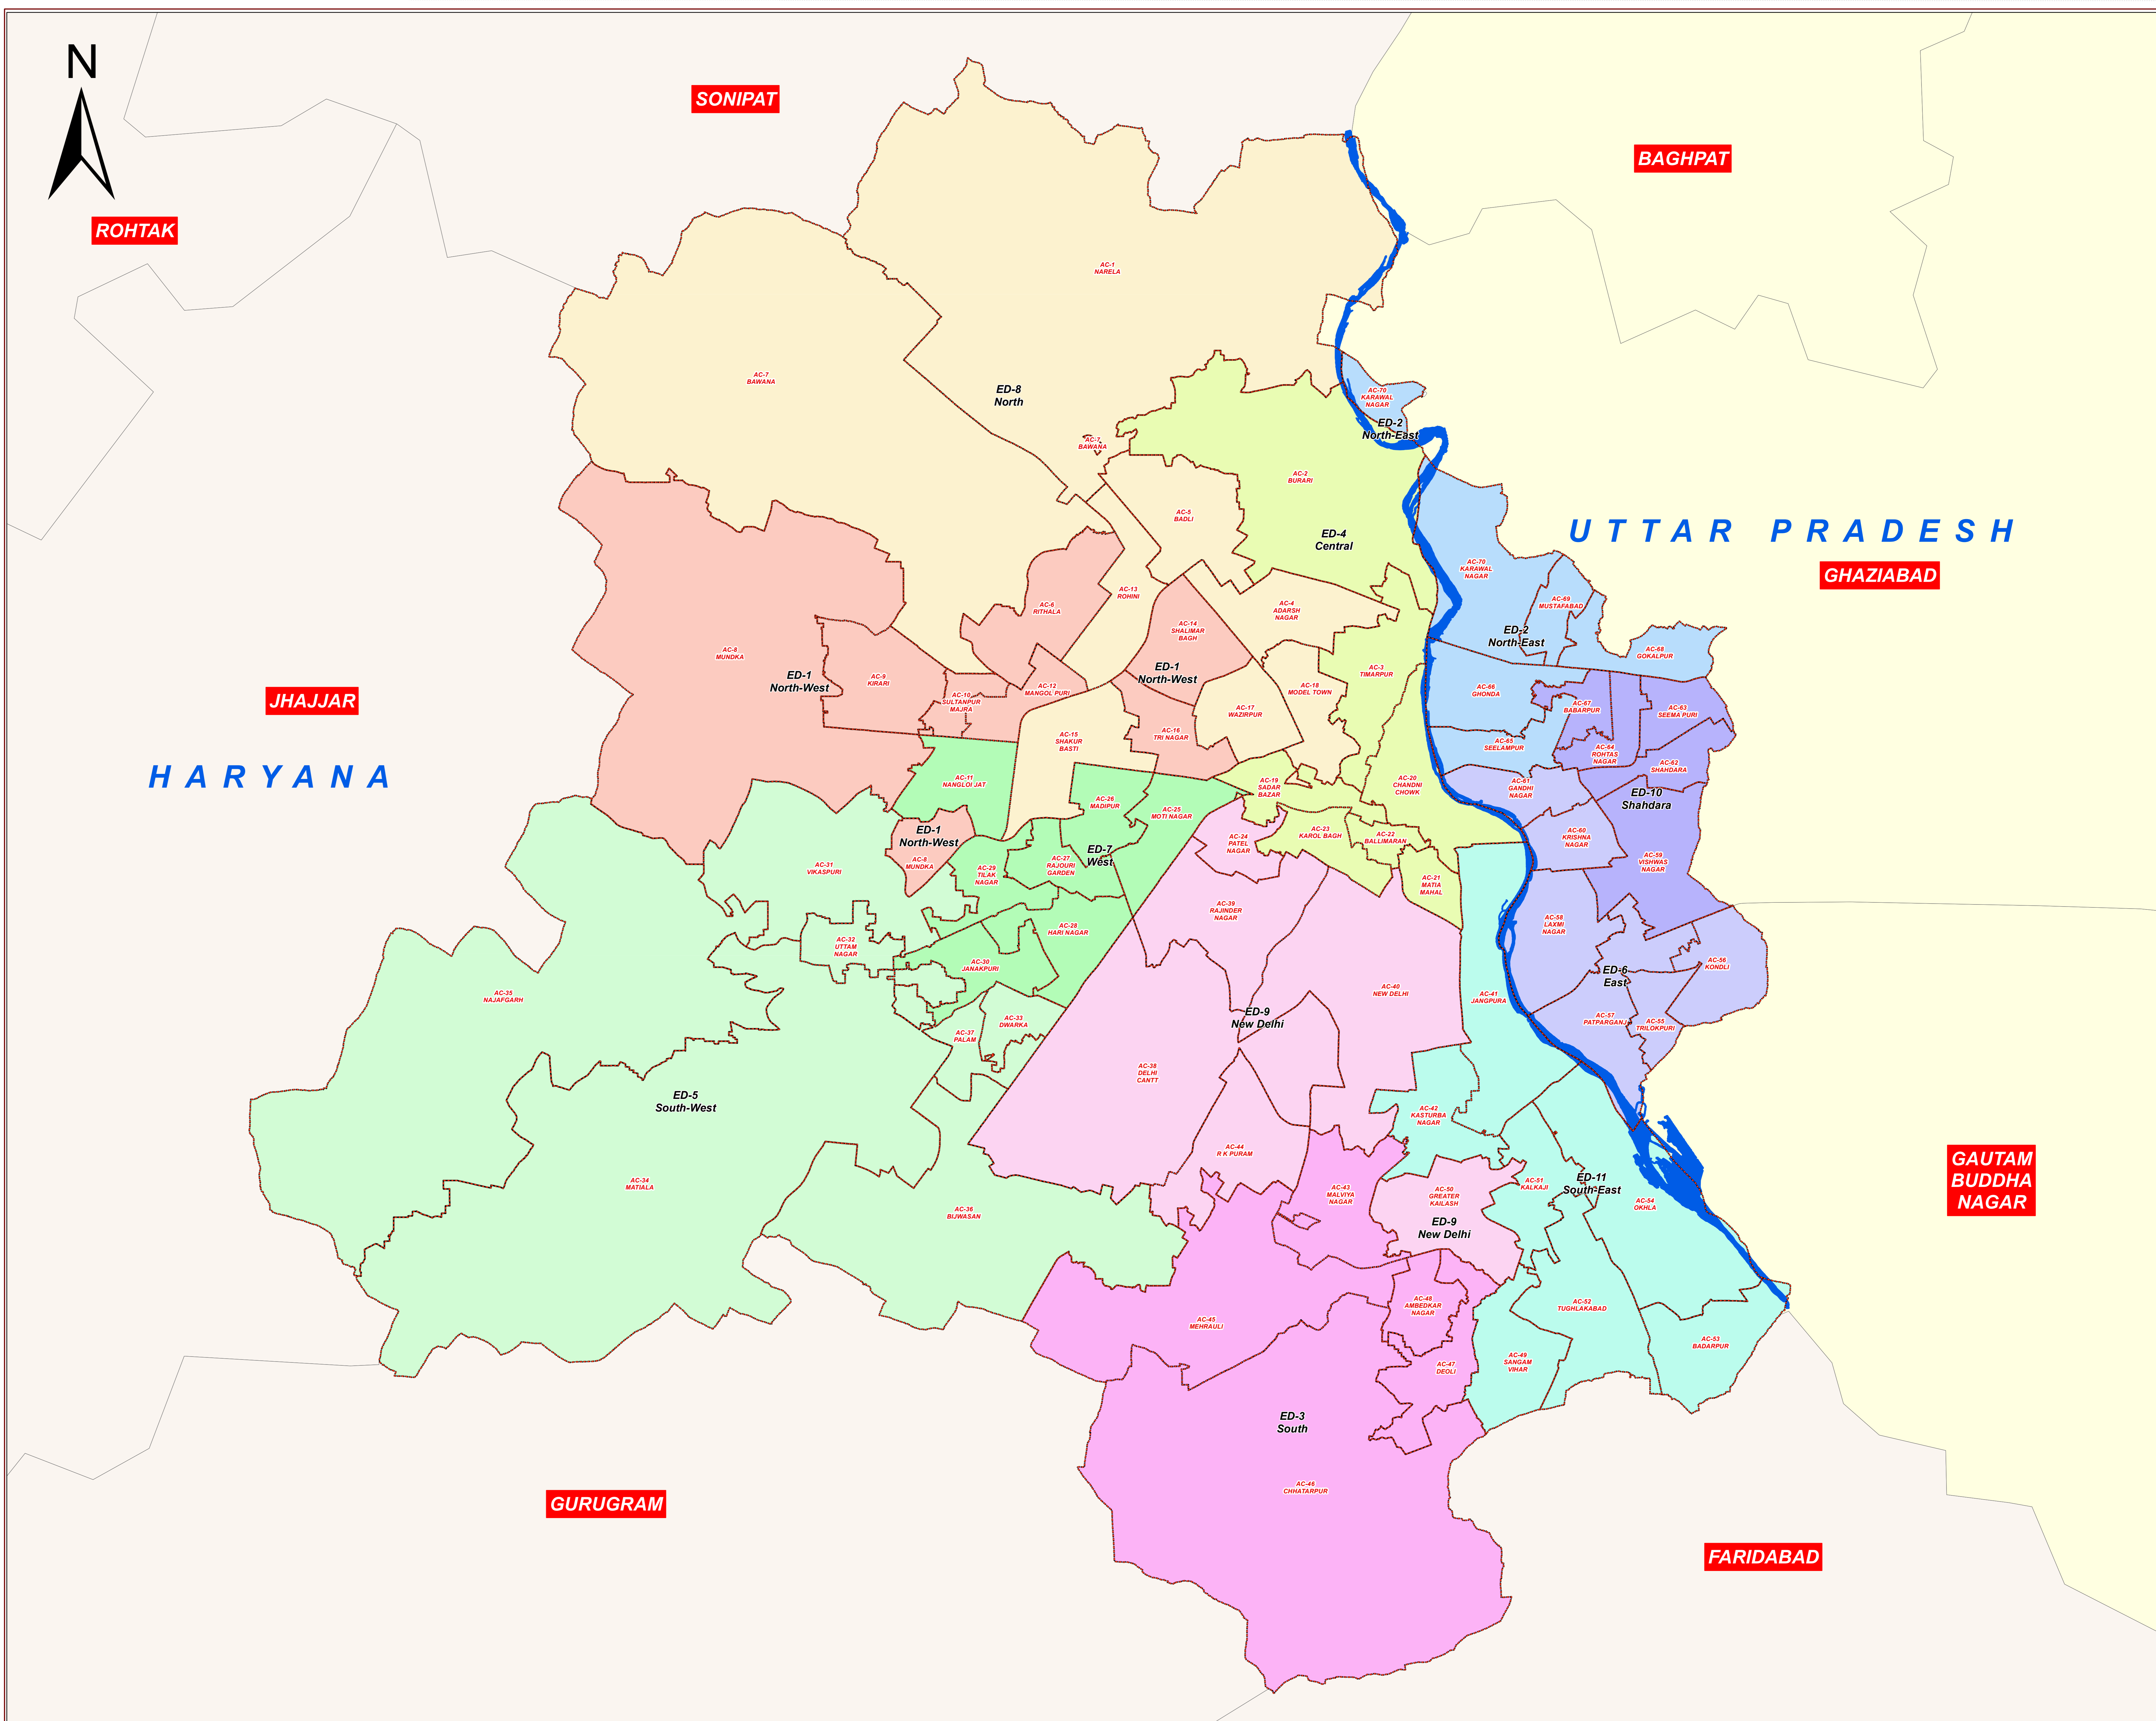

MAP OF ELECTION DISTRICT WITH ASSEMBLY CONSTITUENCY BOUNDARY - NCT OF DELHI

ifrcd/r RESTRICTED
ddy folllxt; A; % grt FOR DEPARTMENTAL USE ONLY
fu; k; ds fy; ugle NOT FOR EXPORT

Legend

- AC Boundary
- Yamuna River
- **Election District**
- EL-Distt 01 North-West
- EL-Distt 02 North-East
- EL-Distt 03 South
- EL-Distt 04 Central
- EL-Distt 05 South-West
- EL-Distt 06 East
- EL-Distt 07 West
- EL-Distt 08 North
- EL-Distt 09 New Delhi
- EL-Distt 10 Shahdara
- EL-Distt 11 South-East

1:72,000

Geospatial Delhi Limited

For further details about this map, please contact
Geospatial Delhi Limited
(A Government of NCT of Delhi Company)
3rd Level, C- Wing, Vikas Bhawan-II,
Civil Lines, New Delhi - 110054
Website : www.gsdli.org.in