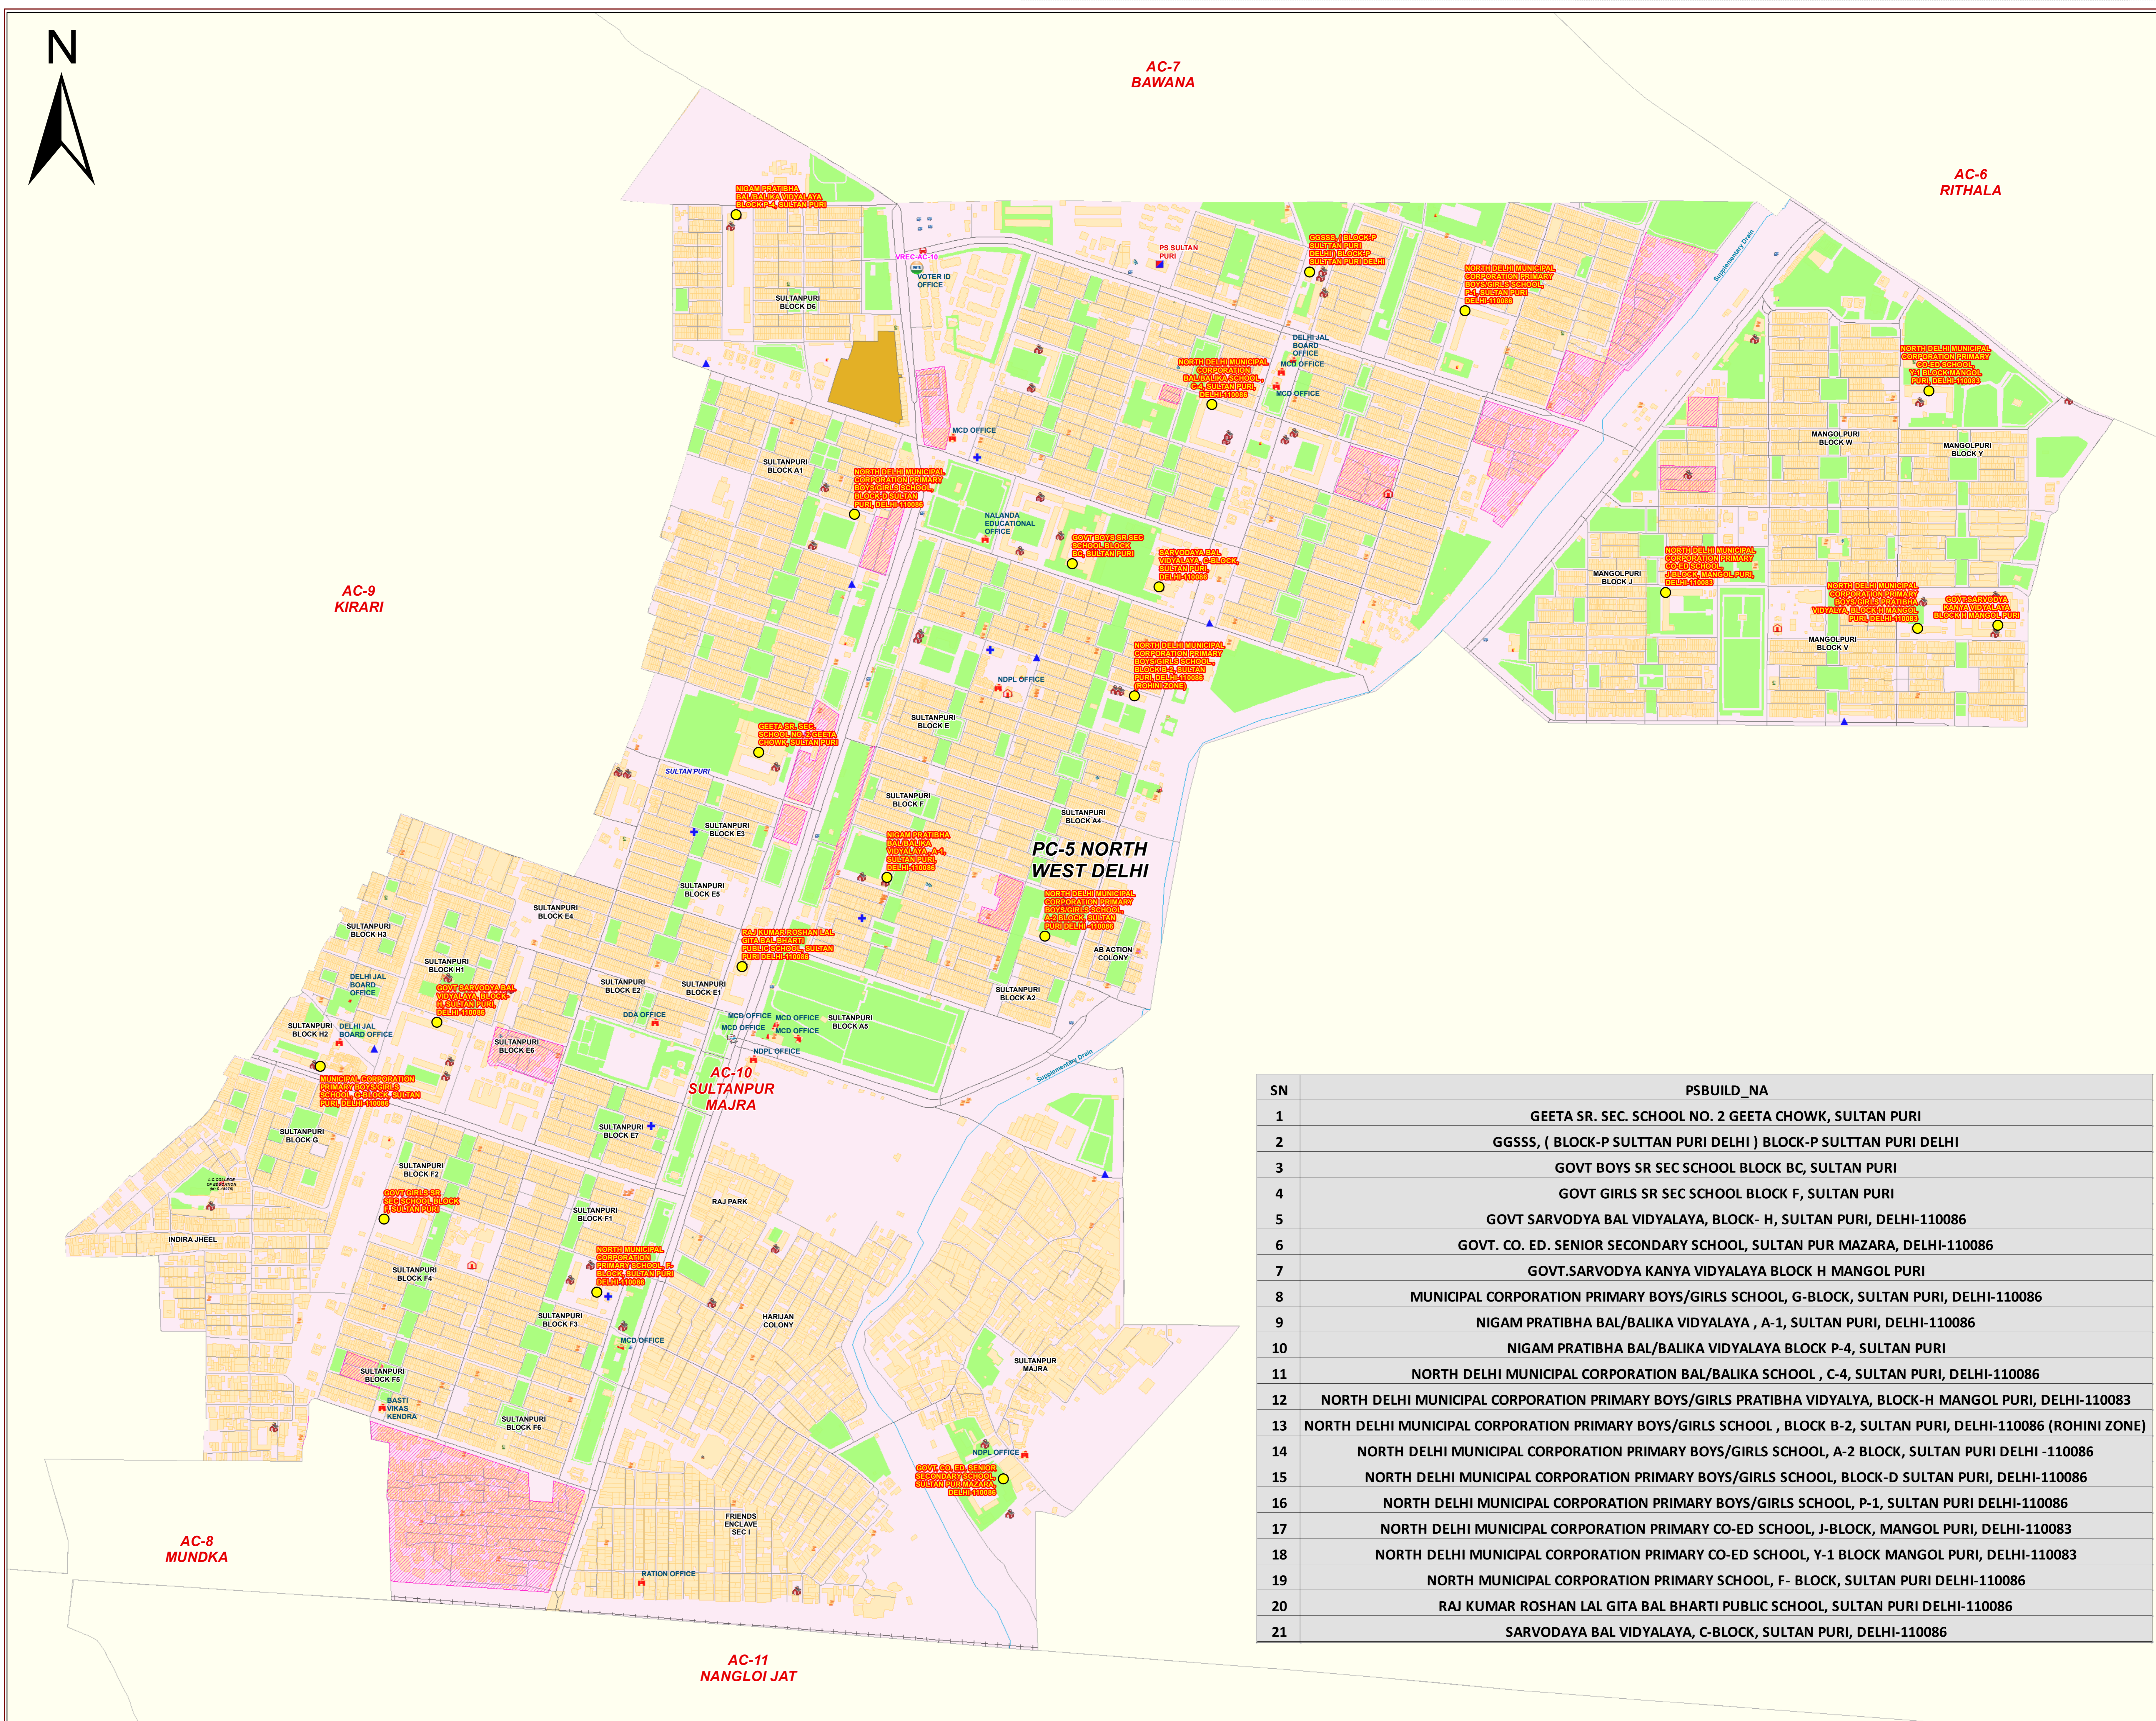

LEGEND

1. POLLING STATION LOCATION
   - VOTER CENTRE
   - POLICE STATION
   - FIRE STATION
   - CATS AMBULANCE
   - MAJOR HOSPITAL
   - RAILWAY STATION
   - METRO STATION
   - ACCIDENT TRAUMA CENTER
   - HEALTH FACILITY
   - ASHRAM
   - BUS TERMINAL
   - BUS STOP
   - AUDITORIUM
   - BANK
   - CLUB
   - SCHOOL
   - COURT
   - CINEMA HALL
   - GOVERNMENT OFFICE
   - UNIVERSITY / COLLEGE
   - COMMUNITY CENTER
   - DARGAH
   - TEMPLE
   - TOMB
   - MOSQUE
   - GURUDWARA
   - IDGAH
   - CHURCH
   - MUSEUM
   - POLICE CHOWKI
   - POST OFFICE
   - STADIUM BUILDING
   - FILLING STATION
   - IGL STATION
   - MILK BOOTH
   - MAJOR ROAD
   - MINOR ROAD
   - RAILWAY LINE
   - DRAIN
   - METRO RAIL LINE
   - STADIUM
   - SPORTS COMPLEX
   - GARDEN & PARKS
   - CREMATORIUM & GRAVEYARD
   - JJ CLUSTER
   - BUILDING
   - YAMUNA RIVER
2. **AC NO. & NAME**
3. AC-1-NARELA
   - AC-5-BADLI
   - AC-6-RITHALA
   - AC-7-BAWANA
   - AC-8-MUNDKA
   - AC-9-KIRARI
   - AC-10-SULTANPUR MAJRA
   - AC-11-NANGLOI JAT
   - AC-12-MANGOL PURI
   - AC-13-ROHINI

1:3,200

Geospatial Delhi Limited

Geospatial Delhi Limited

Website : www.gsdli.org.in

© GOVERNMENT OF DELHI COPYRIGHT, 2013.

Prepared by : Preeti Mishra

Checked by : Miss. Pallavi Tomar

GSDL/CEO/04-Apr-24/7