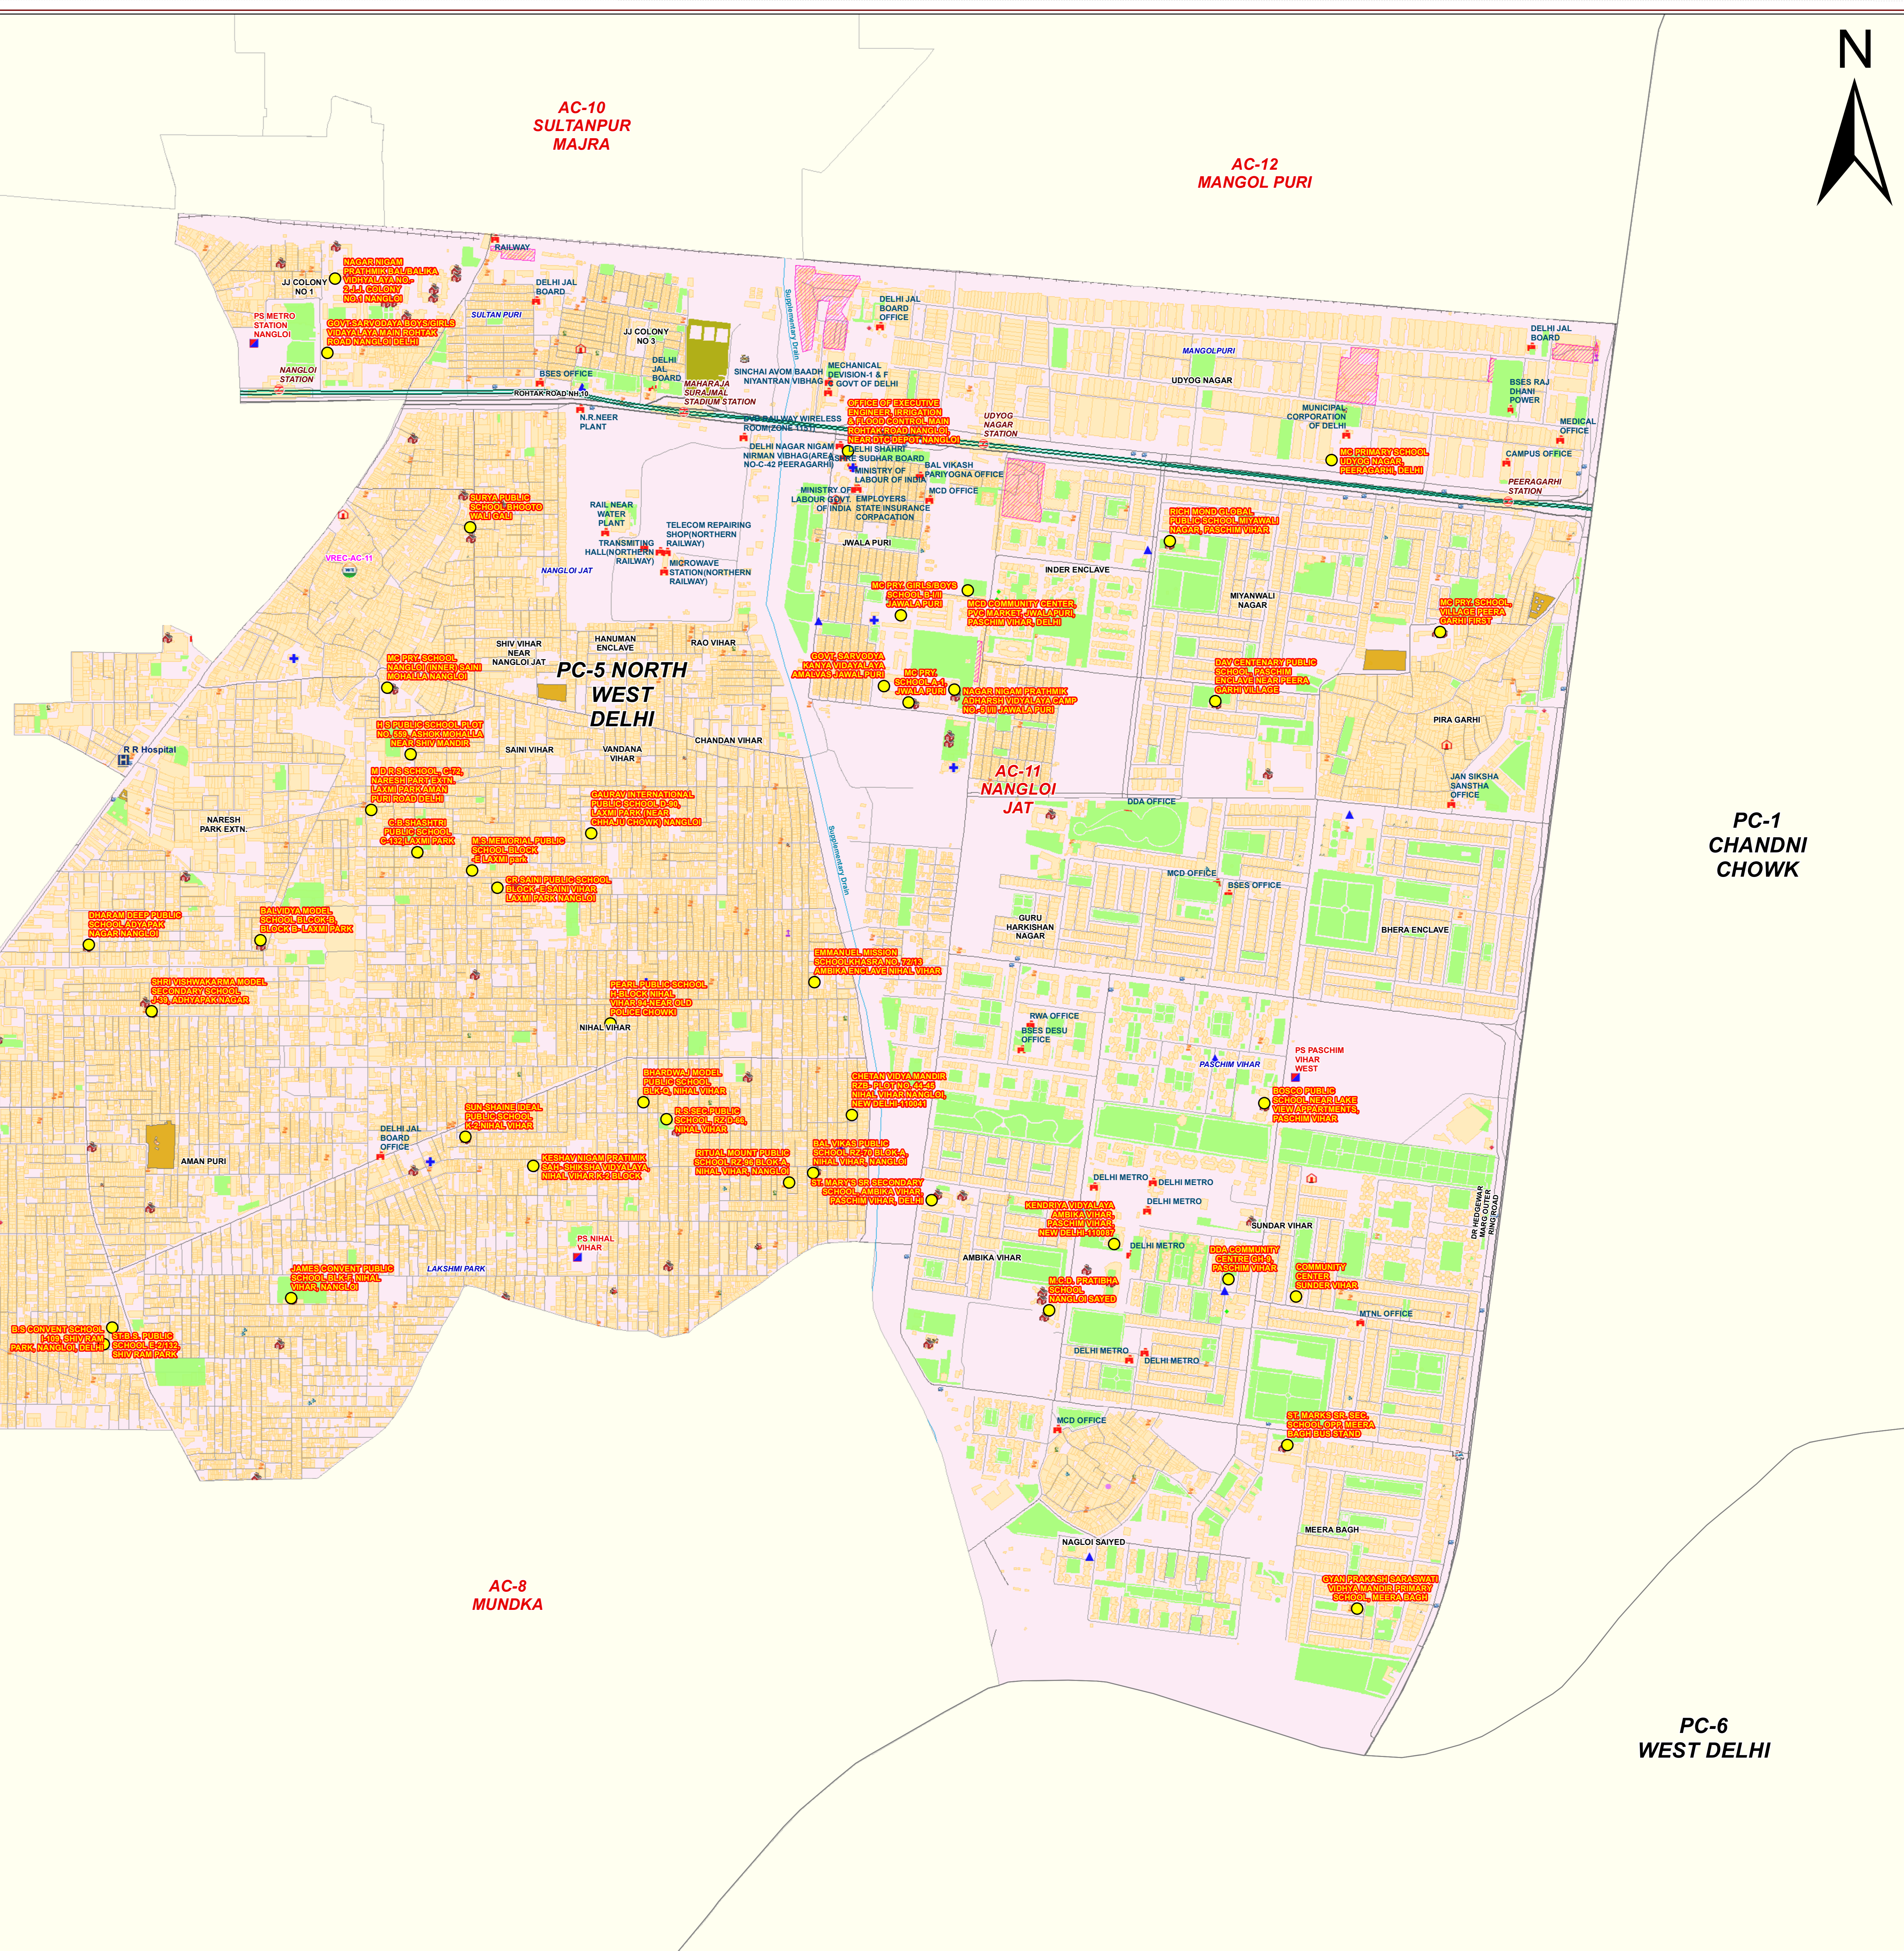

PC-1
CHANDNI
CHOWK

PC-6
WEST DELHI