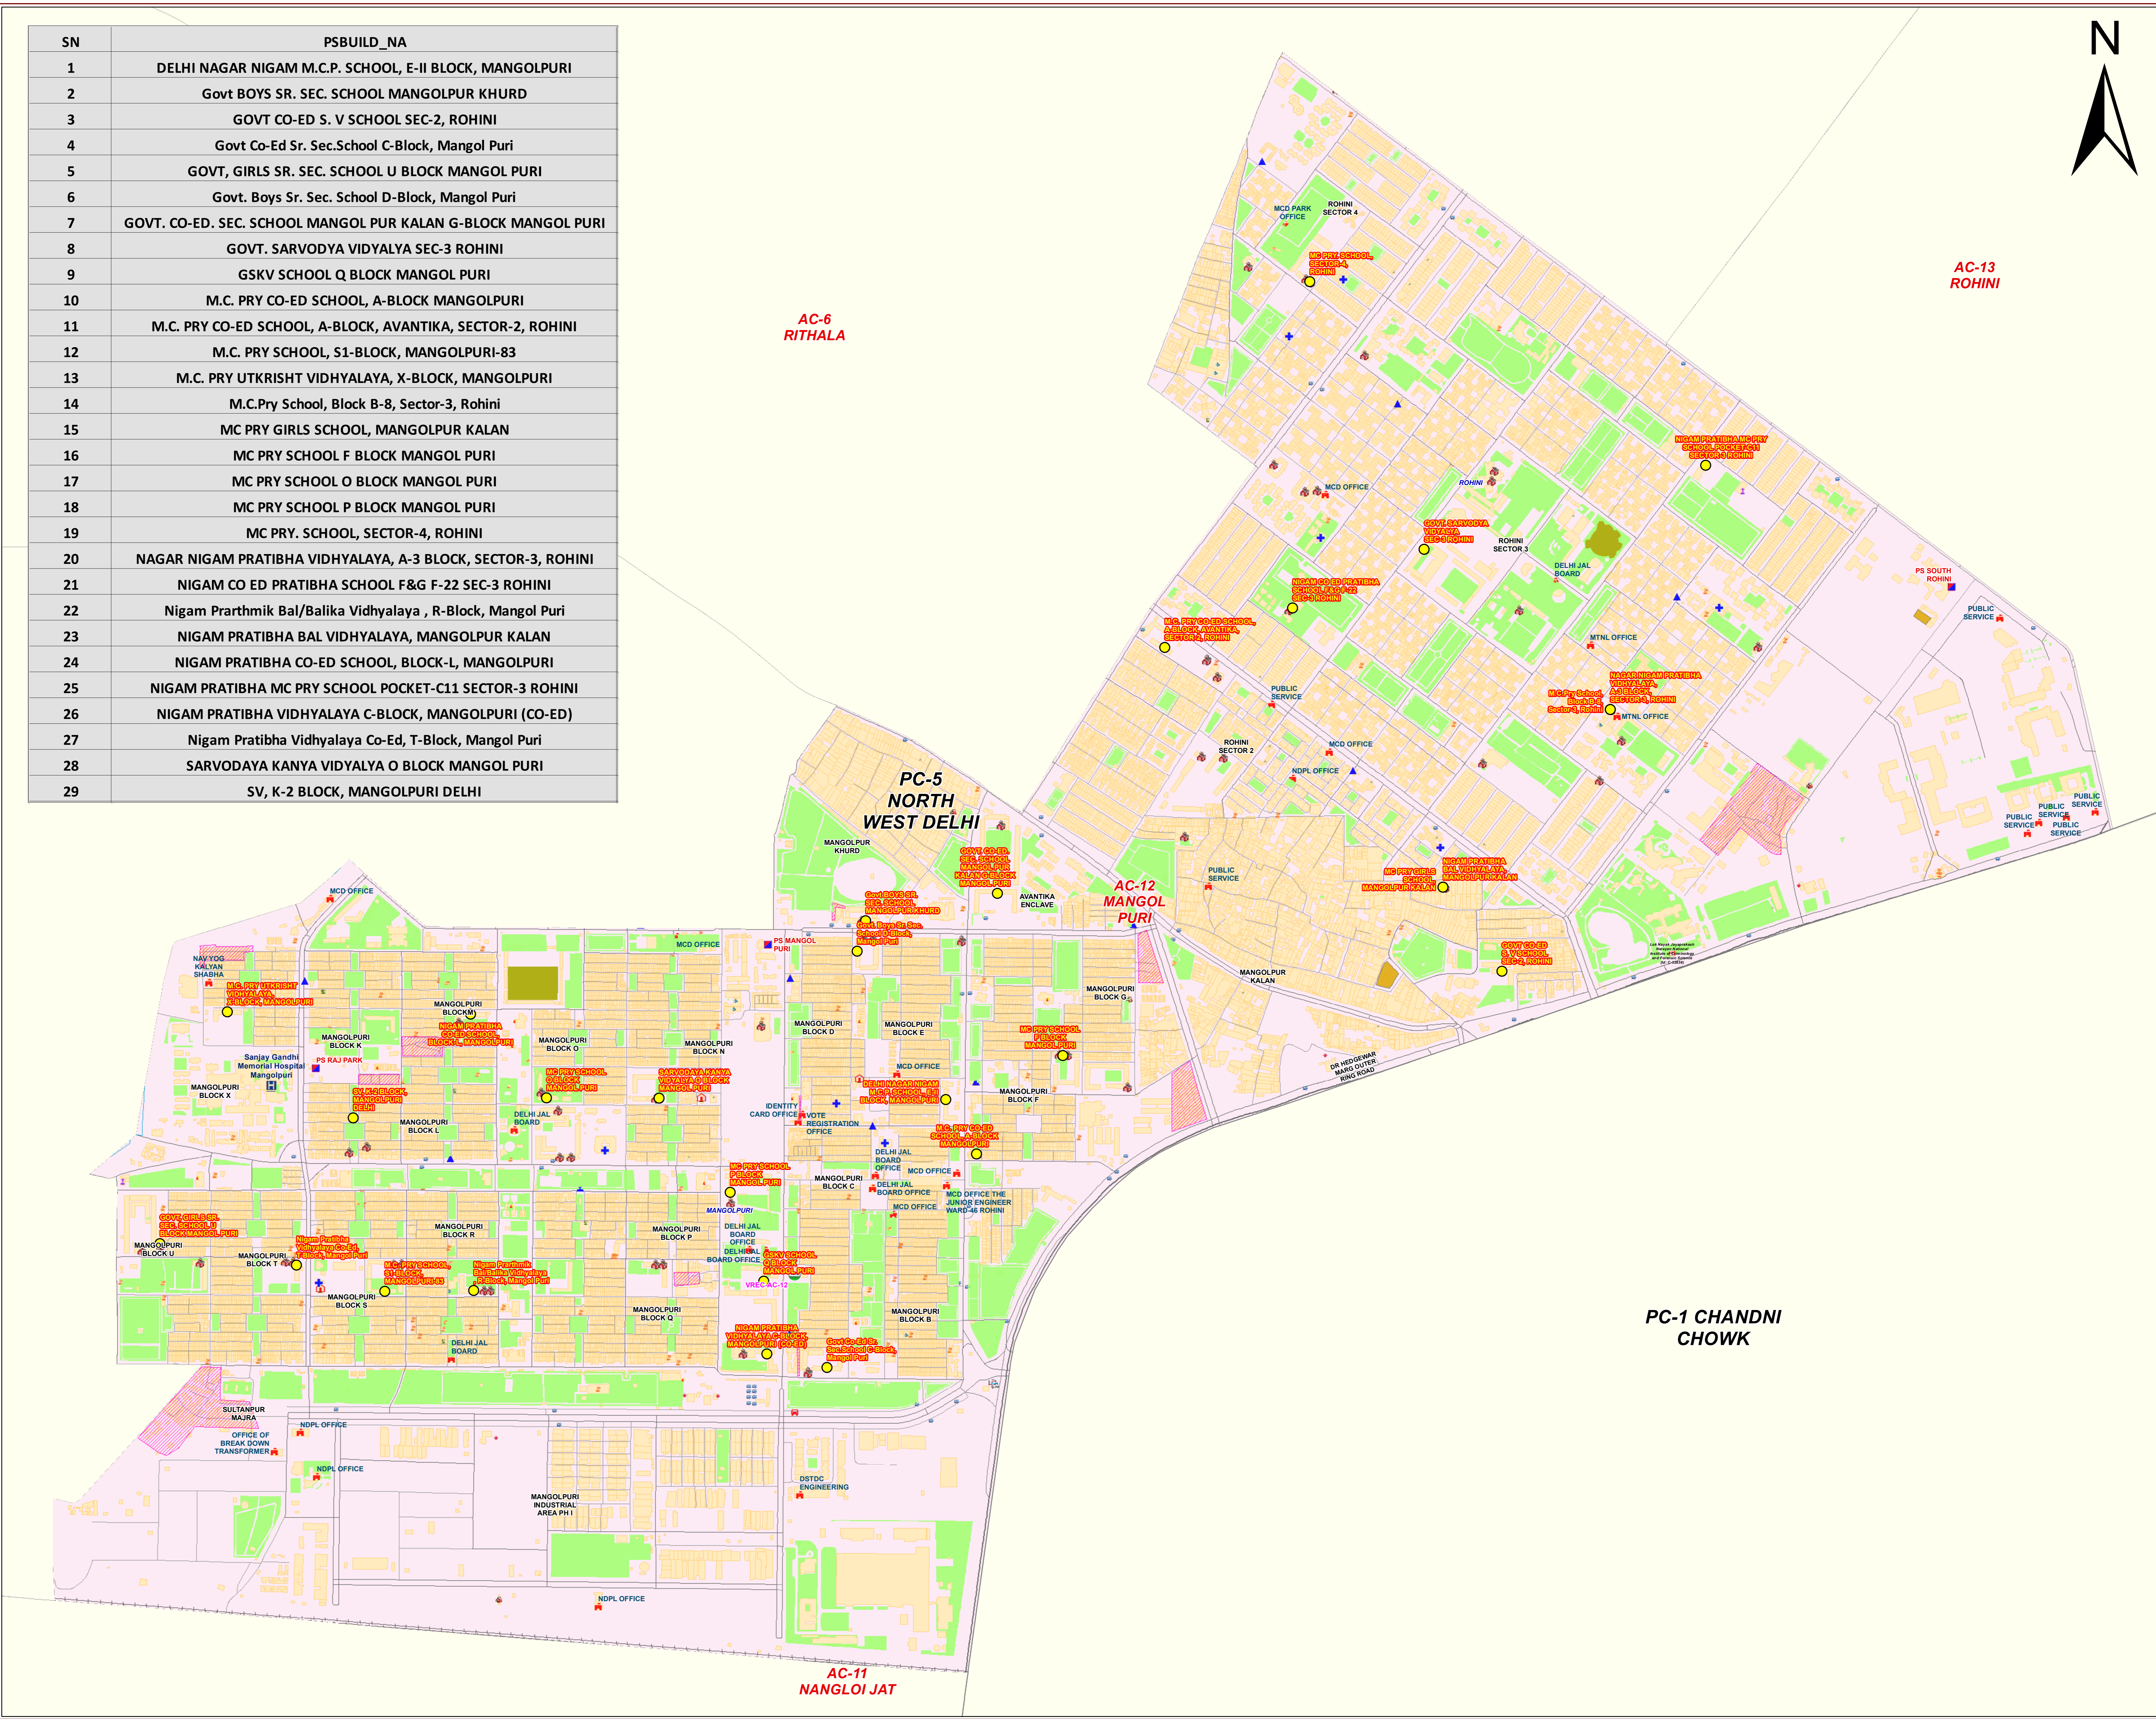

1. **LEGEND**
2. POLLING STATION LOCATION
   - VOTER CENTRE
   - POLICE STATION
   - FIRE STATION
   - CATS AMBULANCE
   - MAJOR HOSPITAL
   - RAILWAY STATION
   - METRO STATION
   - ACCIDENT TRAUMA CENTER
   - HEALTH FACILITY
   - ASHRAM
   - BUS TERMINAL
   - BUS STOP
   - AUDITORIUM
   - BANK
   - CLUB
   - SCHOOL
   - COURT
   - CINEMA HALL
   - GOVERNMENT OFFICE
   - UNIVERSITY / COLLEGE
   - COMMUNITY CENTER
   - DARGAH
   - TEMPLE
   - TOMB
   - MOSQUE
   - GURUDWARA
   - IDGAH
   - CHURCH
   - MUSEUM
   - POLICE CHOWKI
   - POST OFFICE
   - STADIUM BUILDING
   - FILLING STATION
   - IGL STATION
   - MILK BOOTH
   - MAJOR ROAD
   - MINOR ROAD
   - RAILWAY LINE
   - DRAIN
   - METRO RAIL LINE
   - STADIUM
   - SPORTS COMPLEX
   - GARDEN & PARKS
   - CREMATORIUM & GRAVEYARD
   - JJ CLUSTER
   - BUILDING
   - YAMUNA RIVER
3. **AC NO. & NAME**
4. AC-1-NARELA
   - AC-5-BADLI
   - AC-6-RITHALA
   - AC-7-BAWANA
   - AC-8-MUNDKA
   - AC-9-KIRARI
   - AC-10-SULTANPUR MAJRA
   - AC-11-NANGLOI JAT
   - AC-12-MANGOL PURI
   - AC-13-ROHINI

1:4,400

Geospatial Delhi Limited

Geospatial Delhi Limited
(A Government of NCT of Delhi Company)
3rd Level, C- Wing, Vikas Bhawan-II,
Civil Lines, New Delhi - 110054
Website : www.gsdli.org.in

© GOVERNMENT OF DELHI COPYRIGHT, 2013.

Prepared by : Preeti Mishra

Checked by : Miss. Pallavi Tomar

GSDLI/CEO/04-Apr-24/9