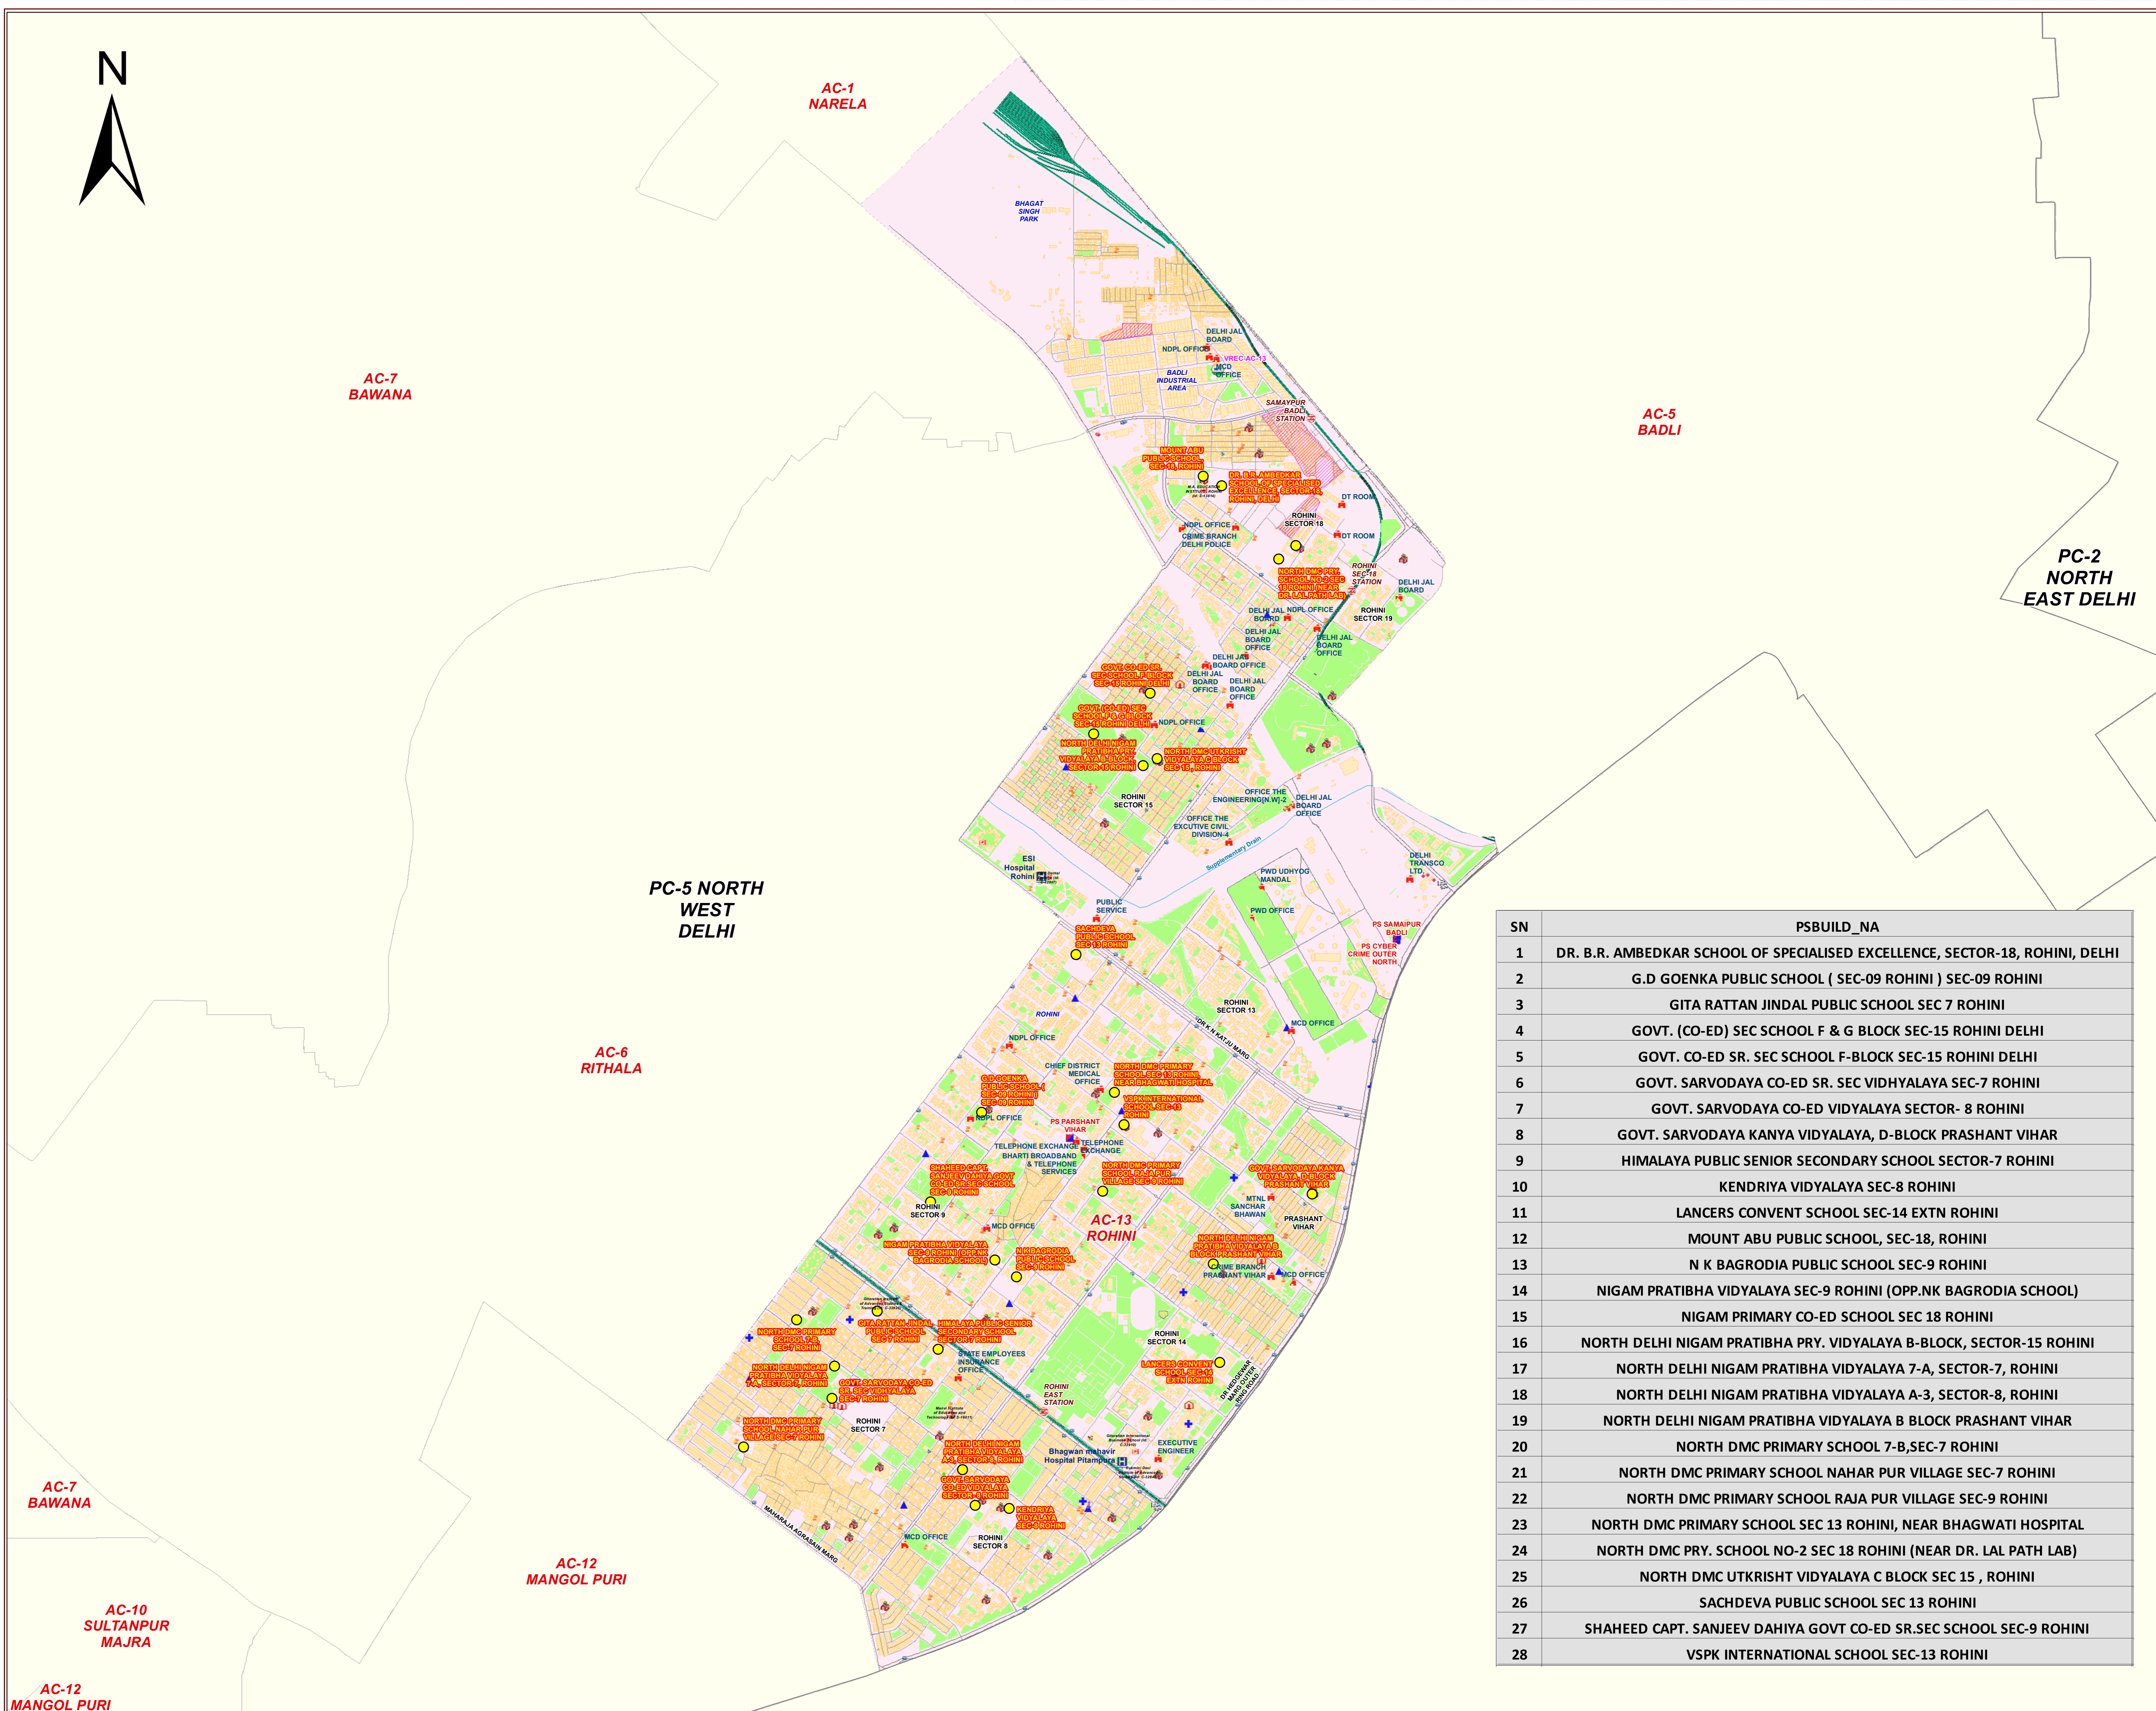

SN	PSBUILD_NA
1	DR. B. R. AMBEDKAR SCHOOL OF SPECIALISED EXCELLENCE, SECTOR-18, ROHINI, DELHI
2	G.D GOENKA PUBLIC SCHOOL (SEC-09 ROHINI) SEC-09 ROHINI
3	GITA RATTAN JINDAL PUBLIC SCHOOL SEC 7 ROHINI
4	GOVT. (CO-ED) SEC SCHOOL F & G BLOCK SEC-15 ROHINI DELHI
5	GOVT. CO-ED SR. SEC SCHOOL F-BLOCK SEC-15 ROHINI DELHI
6	GOVT. SARVODAYA CO-ED SR. SEC VIDHYALAYA SEC-7 ROHINI
7	GOVT. SARVODAYA CO-ED VIDYALAYA SECTOR- 8 ROHINI
8	GOVT. SARVODAYA KANYA VIDYALAYA, D-BLOCK PRASHANT VIHAR
9	HIMALAYA PUBLIC SENIOR SECONDARY SCHOOL SECTOR-7 ROHINI
10	KENDRIYA VIDYALAYA SEC-8 ROHINI
11	LANCERS CONVENT SCHOOL SEC-14 EXTN ROHINI
12	MOUNT ABU PUBLIC SCHOOL, SEC-18, ROHINI
13	N K BAGRODIA PUBLIC SCHOOL SEC-9 ROHINI
14	NIGAM PRATIBHA VIDYALAYA SEC-9 ROHINI (OPP.NK BAGRODIA SCHOOL)
15	NIGAM PRIMARY CO-ED SCHOOL SEC 18 ROHINI
16	NORTH DELHI NIGAM PRATIBHA PRY. VIDYALAYA B-BLOCK, SECTOR-15 ROHINI
17	NORTH DELHI NIGAM PRATIBHA VIDYALAYA 7-A, SECTOR-7, ROHINI
18	NORTH DELHI NIGAM PRATIBHA VIDYALAYA A-3, SECTOR-8, ROHINI
19	NORTH DELHI NIGAM PRATIBHA VIDYALAYA B BLOCK PRASHANT VIHAR
20	NORTH DMC PRIMARY SCHOOL 7-B,SEC-7 ROHINI
21	NORTH DMC PRIMARY SCHOOL NAHAR PUR VILLAGE SEC-7 ROHINI
22	NORTH DMC PRIMARY SCHOOL RAJA PUR VILLAGE SEC-9 ROHINI
23	NORTH DMC PRIMARY SCHOOL SEC 13 ROHINI, NEAR BHAGWATI HOSPITAL
24	NORTH DMC PRY. SCHOOL NO-2 SEC 18 ROHINI (NEAR DR. LAL PATH LAB)
25	NORTH DMC UTKRISHT VIDYALAYA C BLOCK SEC 15 , ROHINI
26	SACHDEVA PUBLIC SCHOOL SEC 13 ROHINI
27	SHAHEED CAPT. SANJEEV DAHIYA GOVT CO-ED SR.SEC SCHOOL SEC-9 ROHINI
28	VSPK INTERNATIONAL SCHOOL SEC-13 ROHINI