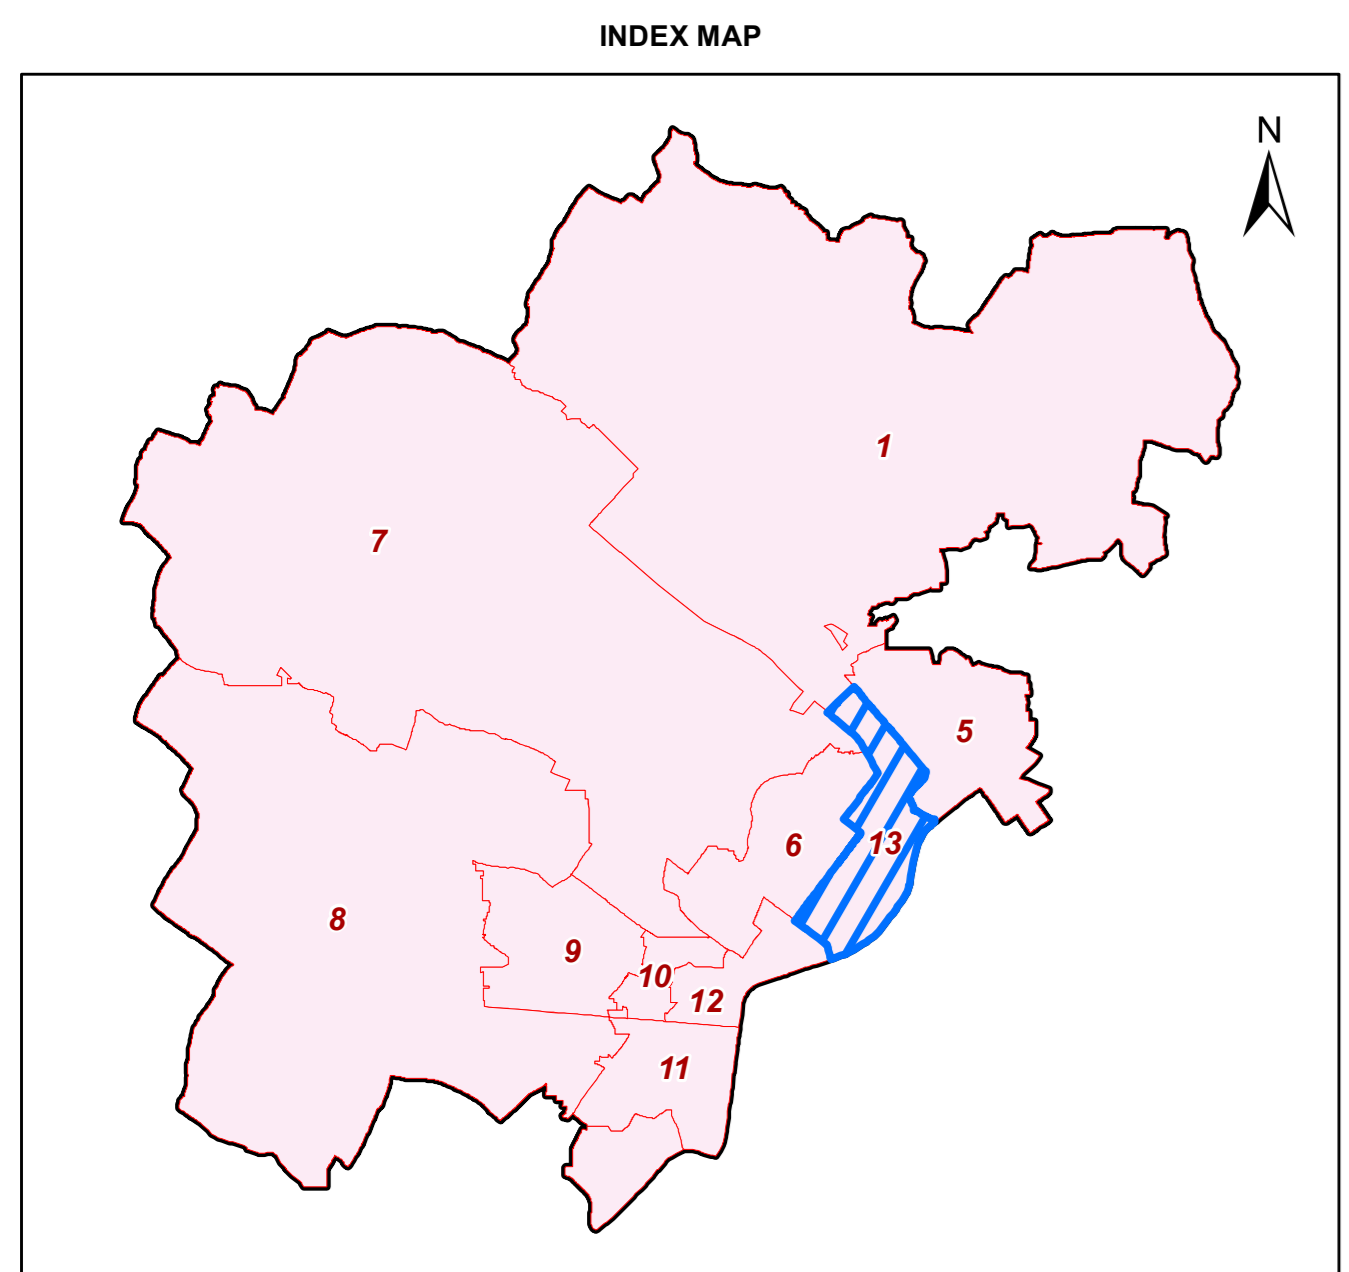

MAP OF AC-13-ROHINI, PC-NORTH WEST DELHI(5) - NCT OF DELHI

ifrc/ir RESTRICTED
doy foitxt; A; % grt FOR DEPARTMENTAL USE ONLY
fu: tr ds fy, ugha NOT FOR EXPORT

1. **LEGEND**
2. POLLING STATION LOCATION
   - VOTER CENTRE
   - POLICE STATION
   - FIRE STATION
   - CATS AMBULANCE
   - MAJOR HOSPITAL
   - RAILWAY STATION
   - METRO STATION
   - ACCIDENT TRAUMA CENTER
   - HEALTH FACILITY
   - ASHRAM
   - BUS TERMINAL
   - BUS STOP
   - AUDITORIUM
   - BANK
   - CLUB
   - SCHOOL
   - COURT
   - CINEMA HALL
   - GOVERNMENT OFFICE
   - UNIVERSITY / COLLEGE
   - COMMUNITY CENTER
   - DARGAH
   - TEMPLE
   - TOMB
   - MOSQUE
   - GURUDWARA
   - IDGAH
   - CHURCH
   - MUSEUM
   - POLICE CHOWKI
   - POST OFFICE
   - STADIUM BUILDING
   - FILLING STATION
   - IGL STATION
   - MILK BOOTH
   - MAJOR ROAD
   - MINOR ROAD
   - RAILWAY LINE
   - DRAIN
   - METROPOLITAN LINE
   - STADIUM
   - SPORTS COMPLEX
   - GARDEN & PARKS
   - CREMATORIUM & GRAVEYARD
   - JJ CLUSTER
   - BUILDING
   - YAMUNA RIVER
3. **AC NO. & NAME**
4. AC-1-NARELA
   - AC-5-BADLI
   - AC-6-RITHALA
   - AC-7-BAWANA
   - AC-8-MUNDKA
   - AC-9-KIRARI
   - AC-10-SULTANPUR MAJRA
   - AC-11-NANGLOI JAT
   - AC-12-MANGOL PURI
   - AC-13-ROHINI

1:9,200

Geospatial Delhi Limited

For further details about this map, please contact
Geospatial Delhi Limited
(A Government of NCT of Delhi Company)
3rd Level, C- Wing, Vikas Bhawan-II,
Civil Lines, New Delhi - 110054
Website : www.gsd.org.in

© GOVERNMENT OF DELHI COPYRIGHT, 2013.