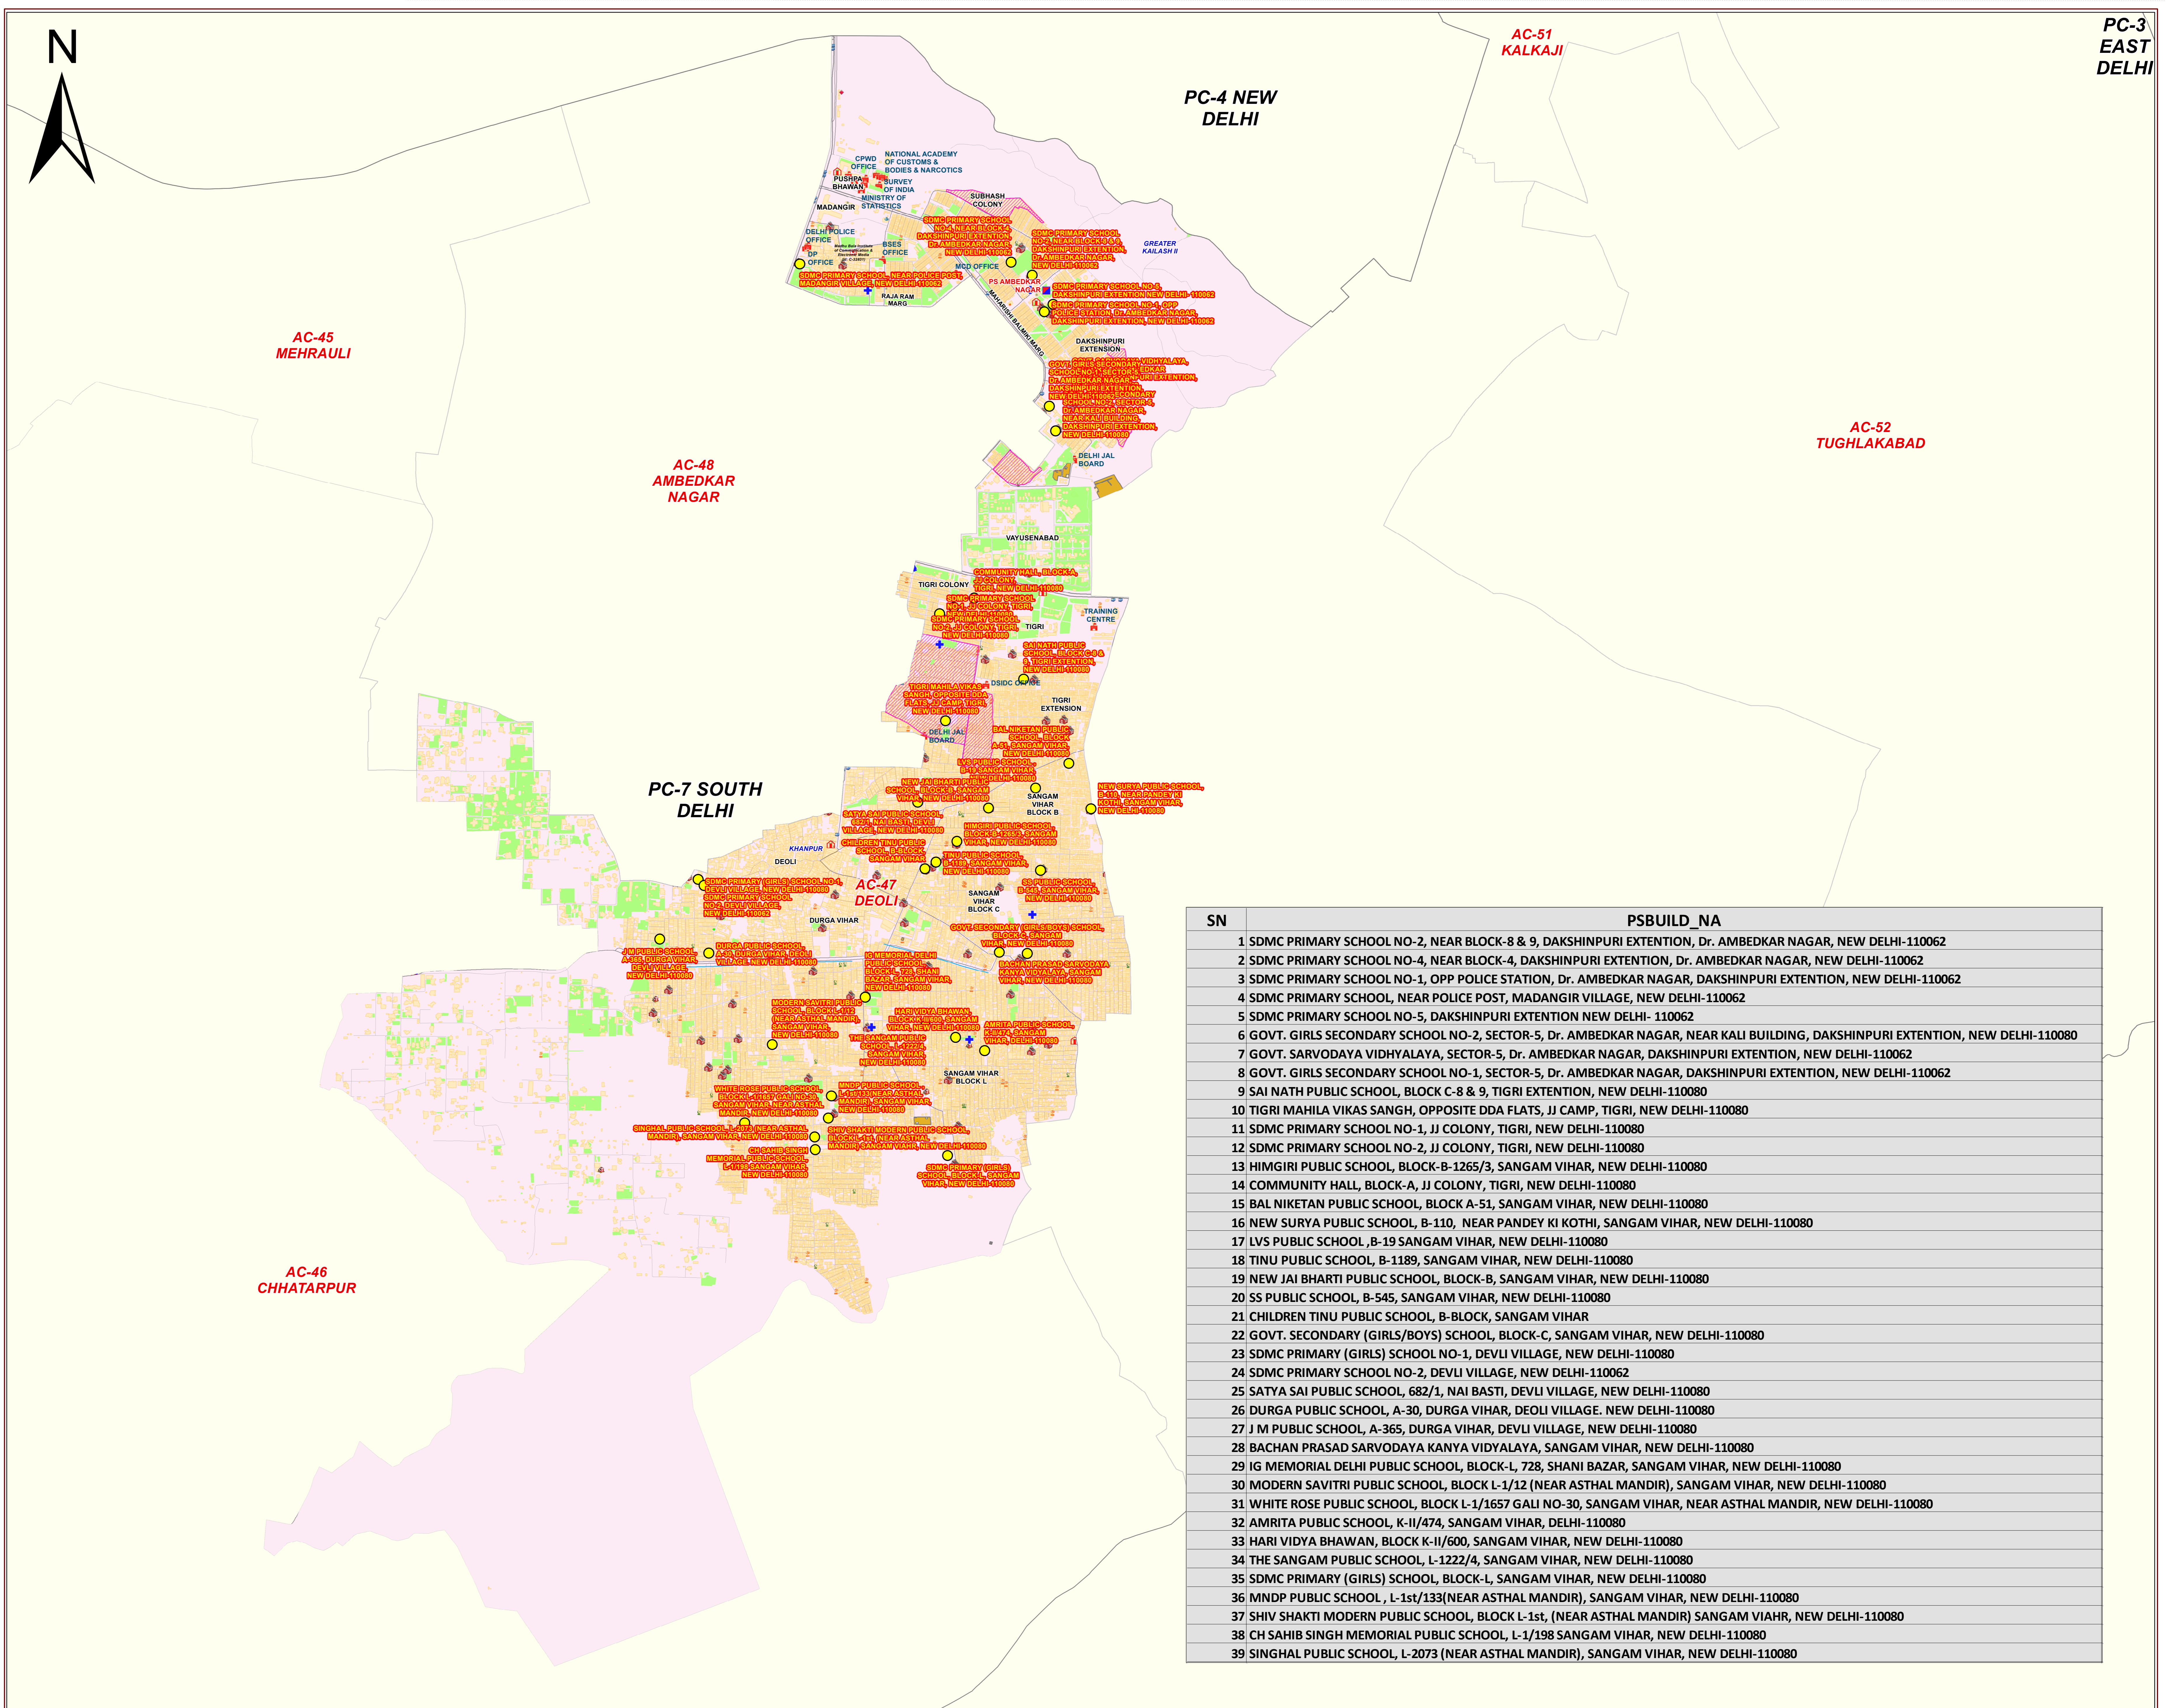

SN	PSBUILD_NA
1	SDMC PRIMARY SCHOOL NO-2, NEAR BLOCK-8 & 9, DAKSHINPURI EXTENTION, Dr. AMBEDKAR NAGAR, NEW DELHI-110062
2	SDMC PRIMARY SCHOOL NO-4, NEAR BLOCK-4, DAKSHINPURI EXTENTION, Dr. AMBEDKAR NAGAR, NEW DELHI-110062
3	SDMC PRIMARY SCHOOL NO-1, OPP POLICE STATION, Dr. AMBEDKAR NAGAR, DAKSHINPURI EXTENTION, NEW DELHI-110062
4	SDMC PRIMARY SCHOOL, NEAR POLICE POST, MADANGIR VILLAGE, NEW DELHI-110062
5	SDMC PRIMARY SCHOOL NO-5, DAKSHINPURI EXTENTION NEW DELHI- 110062
6	GOVT. GIRLS SECONDARY SCHOOL NO-2, SECTOR-5, Dr. AMBEDKAR NAGAR, NEAR KALI BUILDING, DAKSHINPURI EXTENTION, NEW DELHI-110080
7	GOVT. SARVODAYA VIDHYALAYA, SECTOR-5, Dr. AMBEDKAR NAGAR, DAKSHINPURI EXTENTION, NEW DELHI-110062
8	GOVT. GIRLS SECONDARY SCHOOL NO-1, SECTOR-5, Dr. AMBEDKAR NAGAR, DAKSHINPURI EXTENTION, NEW DELHI-110062
9	SAI NATH PUBLIC SCHOOL, BLOCK C-8 & 9, TIGRI EXTENTION, NEW DELHI-110080
10	TIGRI MAHILA VIKAS SANGH, OPPOSITE DDA FLATS, JJ CAMP, TIGRI, NEW DELHI-110080
11	SDMC PRIMARY SCHOOL NO-1, JJ COLONY, TIGRI, NEW DELHI-110080
12	SDMC PRIMARY SCHOOL NO-2, JJ COLONY, TIGRI, NEW DELHI-110080
13	HIMGIRI PUBLIC SCHOOL, BLOCK-B-1265/3, SANGAM VIHAR, NEW DELHI-110080
14	COMMUNITY HALL, BLOCK-A, JJ COLONY, TIGRI, NEW DELHI-110080
15	BAL NIKETAN PUBLIC SCHOOL, BLOCK A-51, SANGAM VIHAR, NEW DELHI-110080
16	NEW SURYA PUBLIC SCHOOL, B-110, NEAR PANDEY KI KOTHI, SANGAM VIHAR, NEW DELHI-110080
17	LVS PUBLIC SCHOOL, B-19 SANGAM VIHAR, NEW DELHI-110080
18	TINU PUBLIC SCHOOL, B-1189, SANGAM VIHAR, NEW DELHI-110080
19	NEW JAI BHARTI PUBLIC SCHOOL, BLOCK-B, SANGAM VIHAR, NEW DELHI-110080
20	SS PUBLIC SCHOOL, B-545, SANGAM VIHAR, NEW DELHI-110080
21	CHILDREN TINU PUBLIC SCHOOL, B-BLOCK, SANGAM VIHAR
22	GOVT. SECONDARY (GIRLS/BOYS) SCHOOL, BLOCK-C, SANGAM VIHAR, NEW DELHI-110080
23	SDMC PRIMARY (GIRLS) SCHOOL NO-1, DEVI VILLAGE, NEW DELHI-110080
24	SDMC PRIMARY SCHOOL NO-2, DEVI VILLAGE, NEW DELHI-110062
25	SATYA SAI PUBLIC SCHOOL, 682/1, NAI BASTI, DEVI VILLAGE, NEW DELHI-110080
26	DURGA PUBLIC SCHOOL, A-30, DURGA VIHAR, DEOLI VILLAGE. NEW DELHI-110080
27	J M PUBLIC SCHOOL, A-365, DURGA VIHAR, DEVI VILLAGE, NEW DELHI-110080
28	BACHAN PRASAD SARVODAYA KANYA VIDYALAYA, SANGAM VIHAR, NEW DELHI-110080
29	IG MEMORIAL DELHI PUBLIC SCHOOL, BLOCK-L, 728, SHANI BAZAR, SANGAM VIHAR, NEW DELHI-110080
30	MODERN SAVITRI PUBLIC SCHOOL, BLOCK L-1/12 (NEAR ASTHAL MANDIR), SANGAM VIHAR, NEW DELHI-110080
31	WHITE ROSE PUBLIC SCHOOL, BLOCK L-1/1657 GALI NO-30, SANGAM VIHAR, NEAR ASTHAL MANDIR, NEW DELHI-110080
32	AMRITA PUBLIC SCHOOL, K-II/474, SANGAM VIHAR, DELHI-110080
33	HARI VIDYA BHAWAN, BLOCK K-II/600, SANGAM VIHAR, NEW DELHI-110080
34	THE SANGAM PUBLIC SCHOOL, L-1222/4, SANGAM VIHAR, NEW DELHI-110080
35	SDMC PRIMARY (GIRLS) SCHOOL, BLOCK-L, SANGAM VIHAR, NEW DELHI-110080
36	MNDP PUBLIC SCHOOL, L-1st/133(NEAR ASTHAL MANDIR), SANGAM VIHAR, NEW DELHI-110080
37	SHIV SHAKTI MODERN PUBLIC SCHOOL, BLOCK L-1st, (NEAR ASTHAL MANDIR) SANGAM VIAHR, NEW DELHI-110080
38	CH SAHIB SINGH MEMORIAL PUBLIC SCHOOL, L-1/198 SANGAM VIHAR, NEW DELHI-110080
39	SINGHAL PUBLIC SCHOOL, L-2073 (NEAR ASTHAL MANDIR), SANGAM VIHAR, NEW DELHI-110080