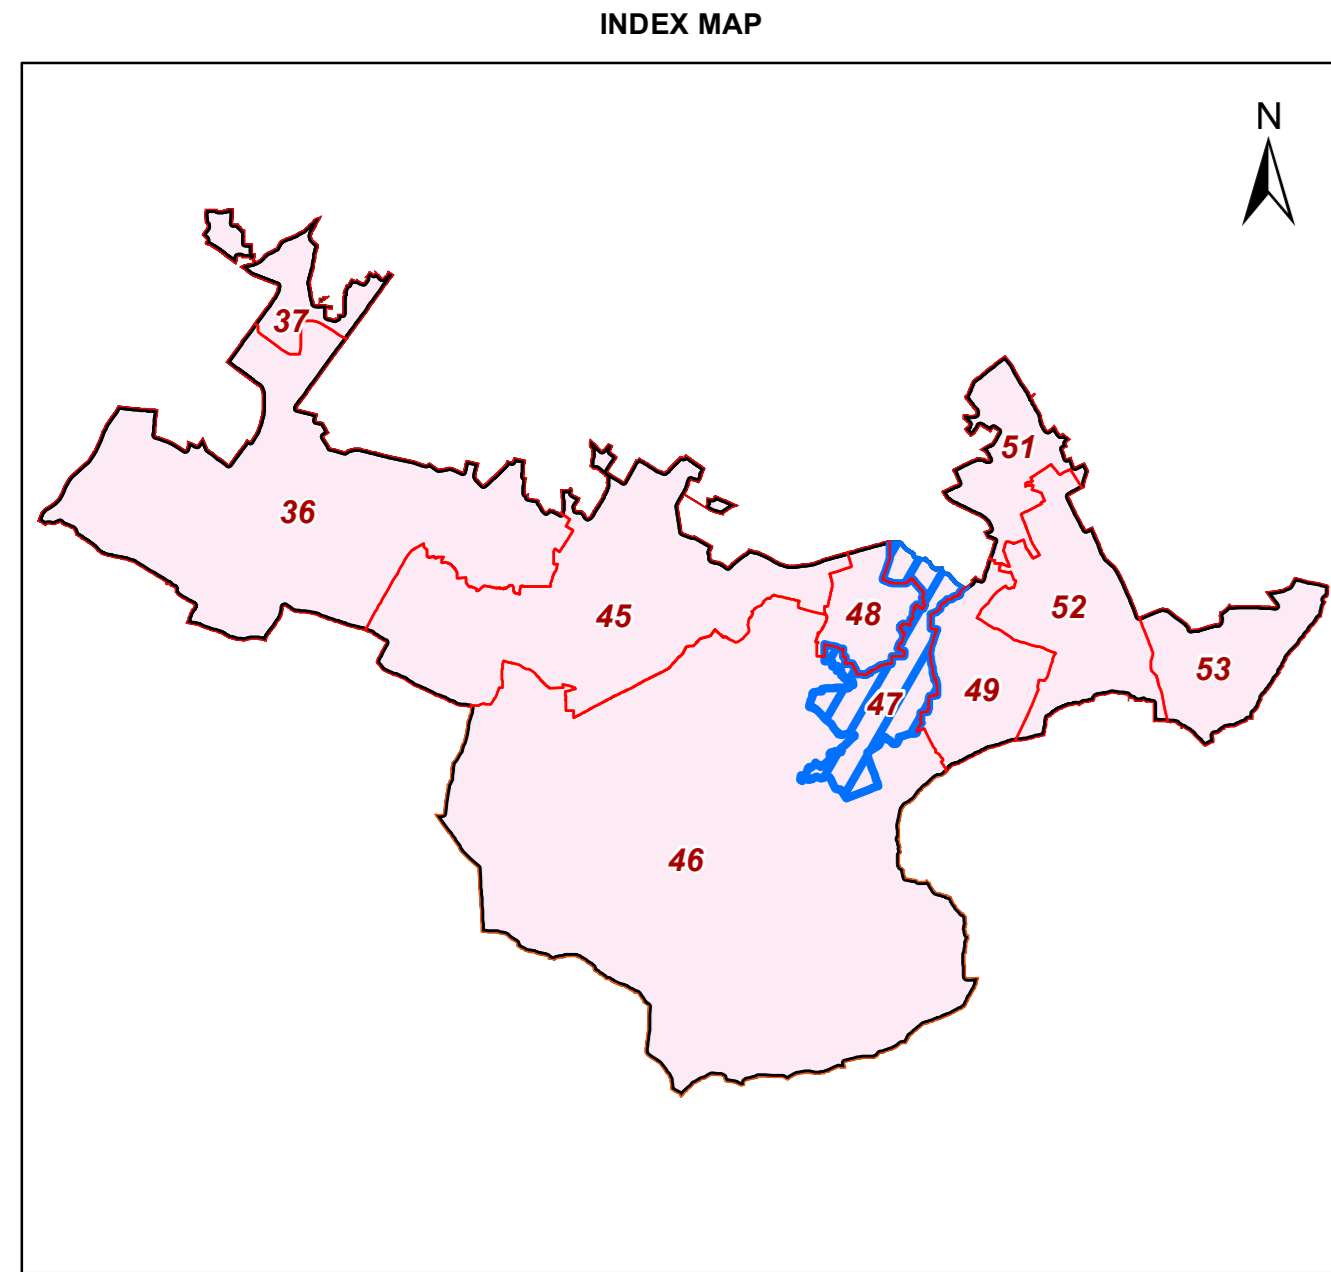

MAP OF AC-47 - DEOLI, PC-SOUTH DELHI (7) - NCT OF DELHI

ifrc/ir RESTRICTED
dpy folllxt; A; % gr FOR DEPARTMENTAL USE ONLY
fu: lr ds fy, ugha NOT FOR EXPORT

LEGEND	
	POLLING STATION LOCATION
	VOTER CENTRE
	POLICE STATION
	FIRE STATION
	CATS AMBULANCE
	MAJOR HOSPITAL
	RAILWAY STATION
	METRO STATION
	ACCIDENT TRAUMA CENTER
	HEALTH FACILITY
	ASHRAM
	BUS TERMINAL
	BUS STOP
	AUDITORIUM
	BANK
	CLUB
	SCHOOL
	COURT
	CINEMA HALL
	GOVERNMENT OFFICE
	UNIVERSITY / COLLEGE
	COMMUNITY CENTER
	DARGAH
	TEMPLE
	TOMB
	MOSQUE
	GURUDWARA
	IDGAH
	CHURCH
	MUSEUM
	POLICE CHOWKI
	POST OFFICE
	STADIUM BUILDING
	FILLING STATION
	IGL STATION
	MILK BOOTH
	MAJOR ROAD
	MINOR ROAD
	RAILWAY LINE
	DRAIN
	METRO RAIL LINE
	STADIUM
	SPORTS COMPLEX
	GARDEN & PARKS
	CREMATORIUM & GRAVEYARD
	JJ CLUSTER
	BUILDING
	YAMUNA RIVER
	AC-36 - BIWASAN
	AC-37 - PALAM
	AC-45 - MEHRAULI
	AC-46 - CHHATARPUR
	AC-47 - DEOLI
	AC-48 - AMBEDKAR NAGAR
	AC-49 - SANGAM VIHAR
	AC-51 - KALKAJI
	AC-52 - TUGHLAKABAD
	AC-53 - BADARPUR

1:9,000

Geospatial Delhi Limited

For further details about this map, please contact

Geospatial Delhi Limited
(A Government of NCT of Delhi Company)
3rd Level, C- Wing, Vikas Bhawan-II,
Civil Lines, New Delhi - 110054
Website : www.gsdli.org.in

GOVERNMENT OF DELHI COPYRIGHT, 2013.

Prepared by : Miss Kumari Harsha

Checked by : Miss. Pallavi Tomar