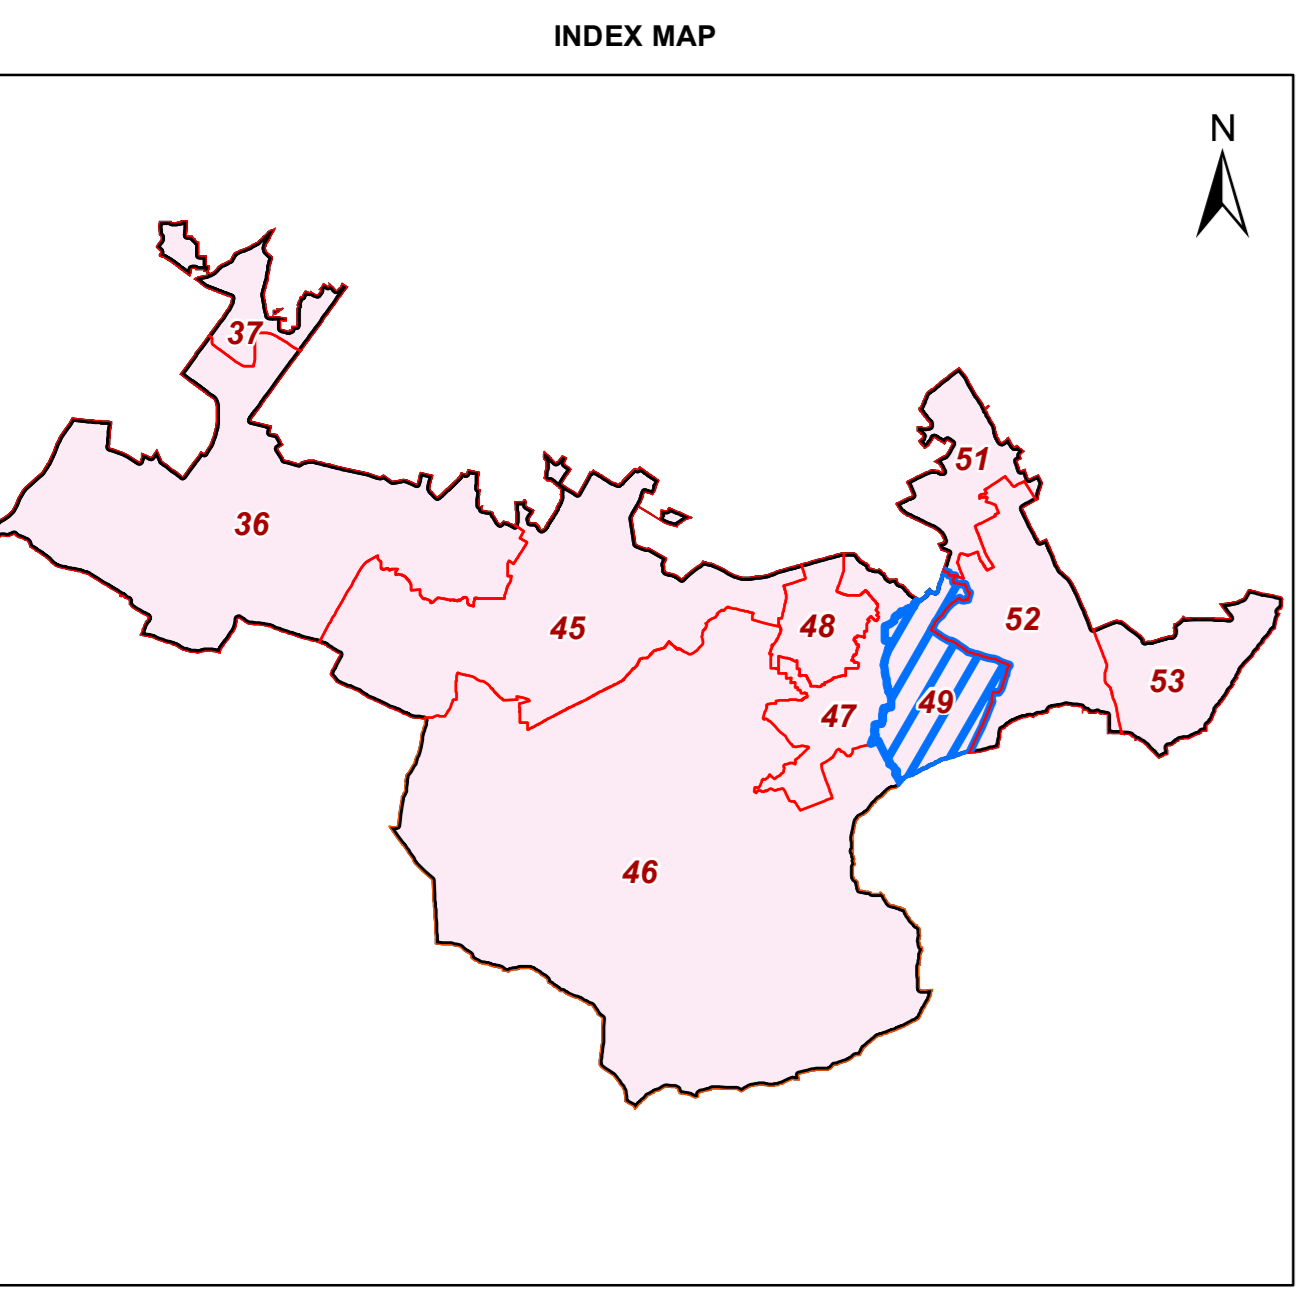

MAP OF AC-49 - SANGAM VIHAR, PC-SOUTH DELHI (7) - NCT OF DELHI

LEGEND	
	POLLING STATION LOCATION
	VOTER CENTRE
	POLICE STATION
	FIRE STATION
	CATS AMBULANCE
	MAJOR HOSPITAL
	RAILWAY STATION
	METRO STATION
	ACCIDENT TRAUMA CENTER
	HEALTH FACILITY
	ASHRAM
	BUS TERMINAL
	BUS STOP
	AUDITORIUM
	BANK
	CLUB
	SCHOOL
	COURT
	CINEMA HALL
	GOVERNMENT OFFICE
	UNIVERSITY / COLLEGE
	COMMUNITY CENTER
	DARGAH
	TEMPLE
	TOMB
	MOSQUE
	GURUDWARA
	IDGAH
	CHURCH
	MUSEUM
	POLICE CHOWKI
	POST OFFICE
	STADIUM BUILDING
	FILLING STATION
	IGL STATION
	MILK BOOTH
	MAJOR ROAD
	MINOR ROAD
	RAILWAY LINE
	DRAIN
	METRO RAIL LINE
	STADIUM
	SPORTS COMPLEX
	GARDEN & PARKS
	CREMATORIUM & GRAVEYARD
	JJ CLUSTER
	BUILDING
	YAMUNA RIVER
AC NO. & NAME	
	AC-36 - BIJWASAN
	AC-37 - PALAM
	AC-45 - MEHRAULI
	AC-46 - CHHATARPUR
	AC-47 - DEOLI
	AC-48 - AMBEDKAR NAGAR
	AC-49 - SANGAM VIHAR
	AC-51 - KALKAJI
	AC-52 - TUGHLAKABAD
	AC-53 - BADARPUR

1:7,800

Geospatial Delhi Limited

For further details about this map, please contact

Geospatial Delhi Limited
(A Government of NCT of Delhi Company)
3rd Level, C- Wing, Vikas Bhawan-II,
Civil Lines, New Delhi - 110054
Website : www.gsdli.org.in

© GOVERNMENT OF DELHI COPYRIGHT, 2013.

Prepared by : Miss Kumari Harsha

Checked by : Miss. Pallavi Tomar