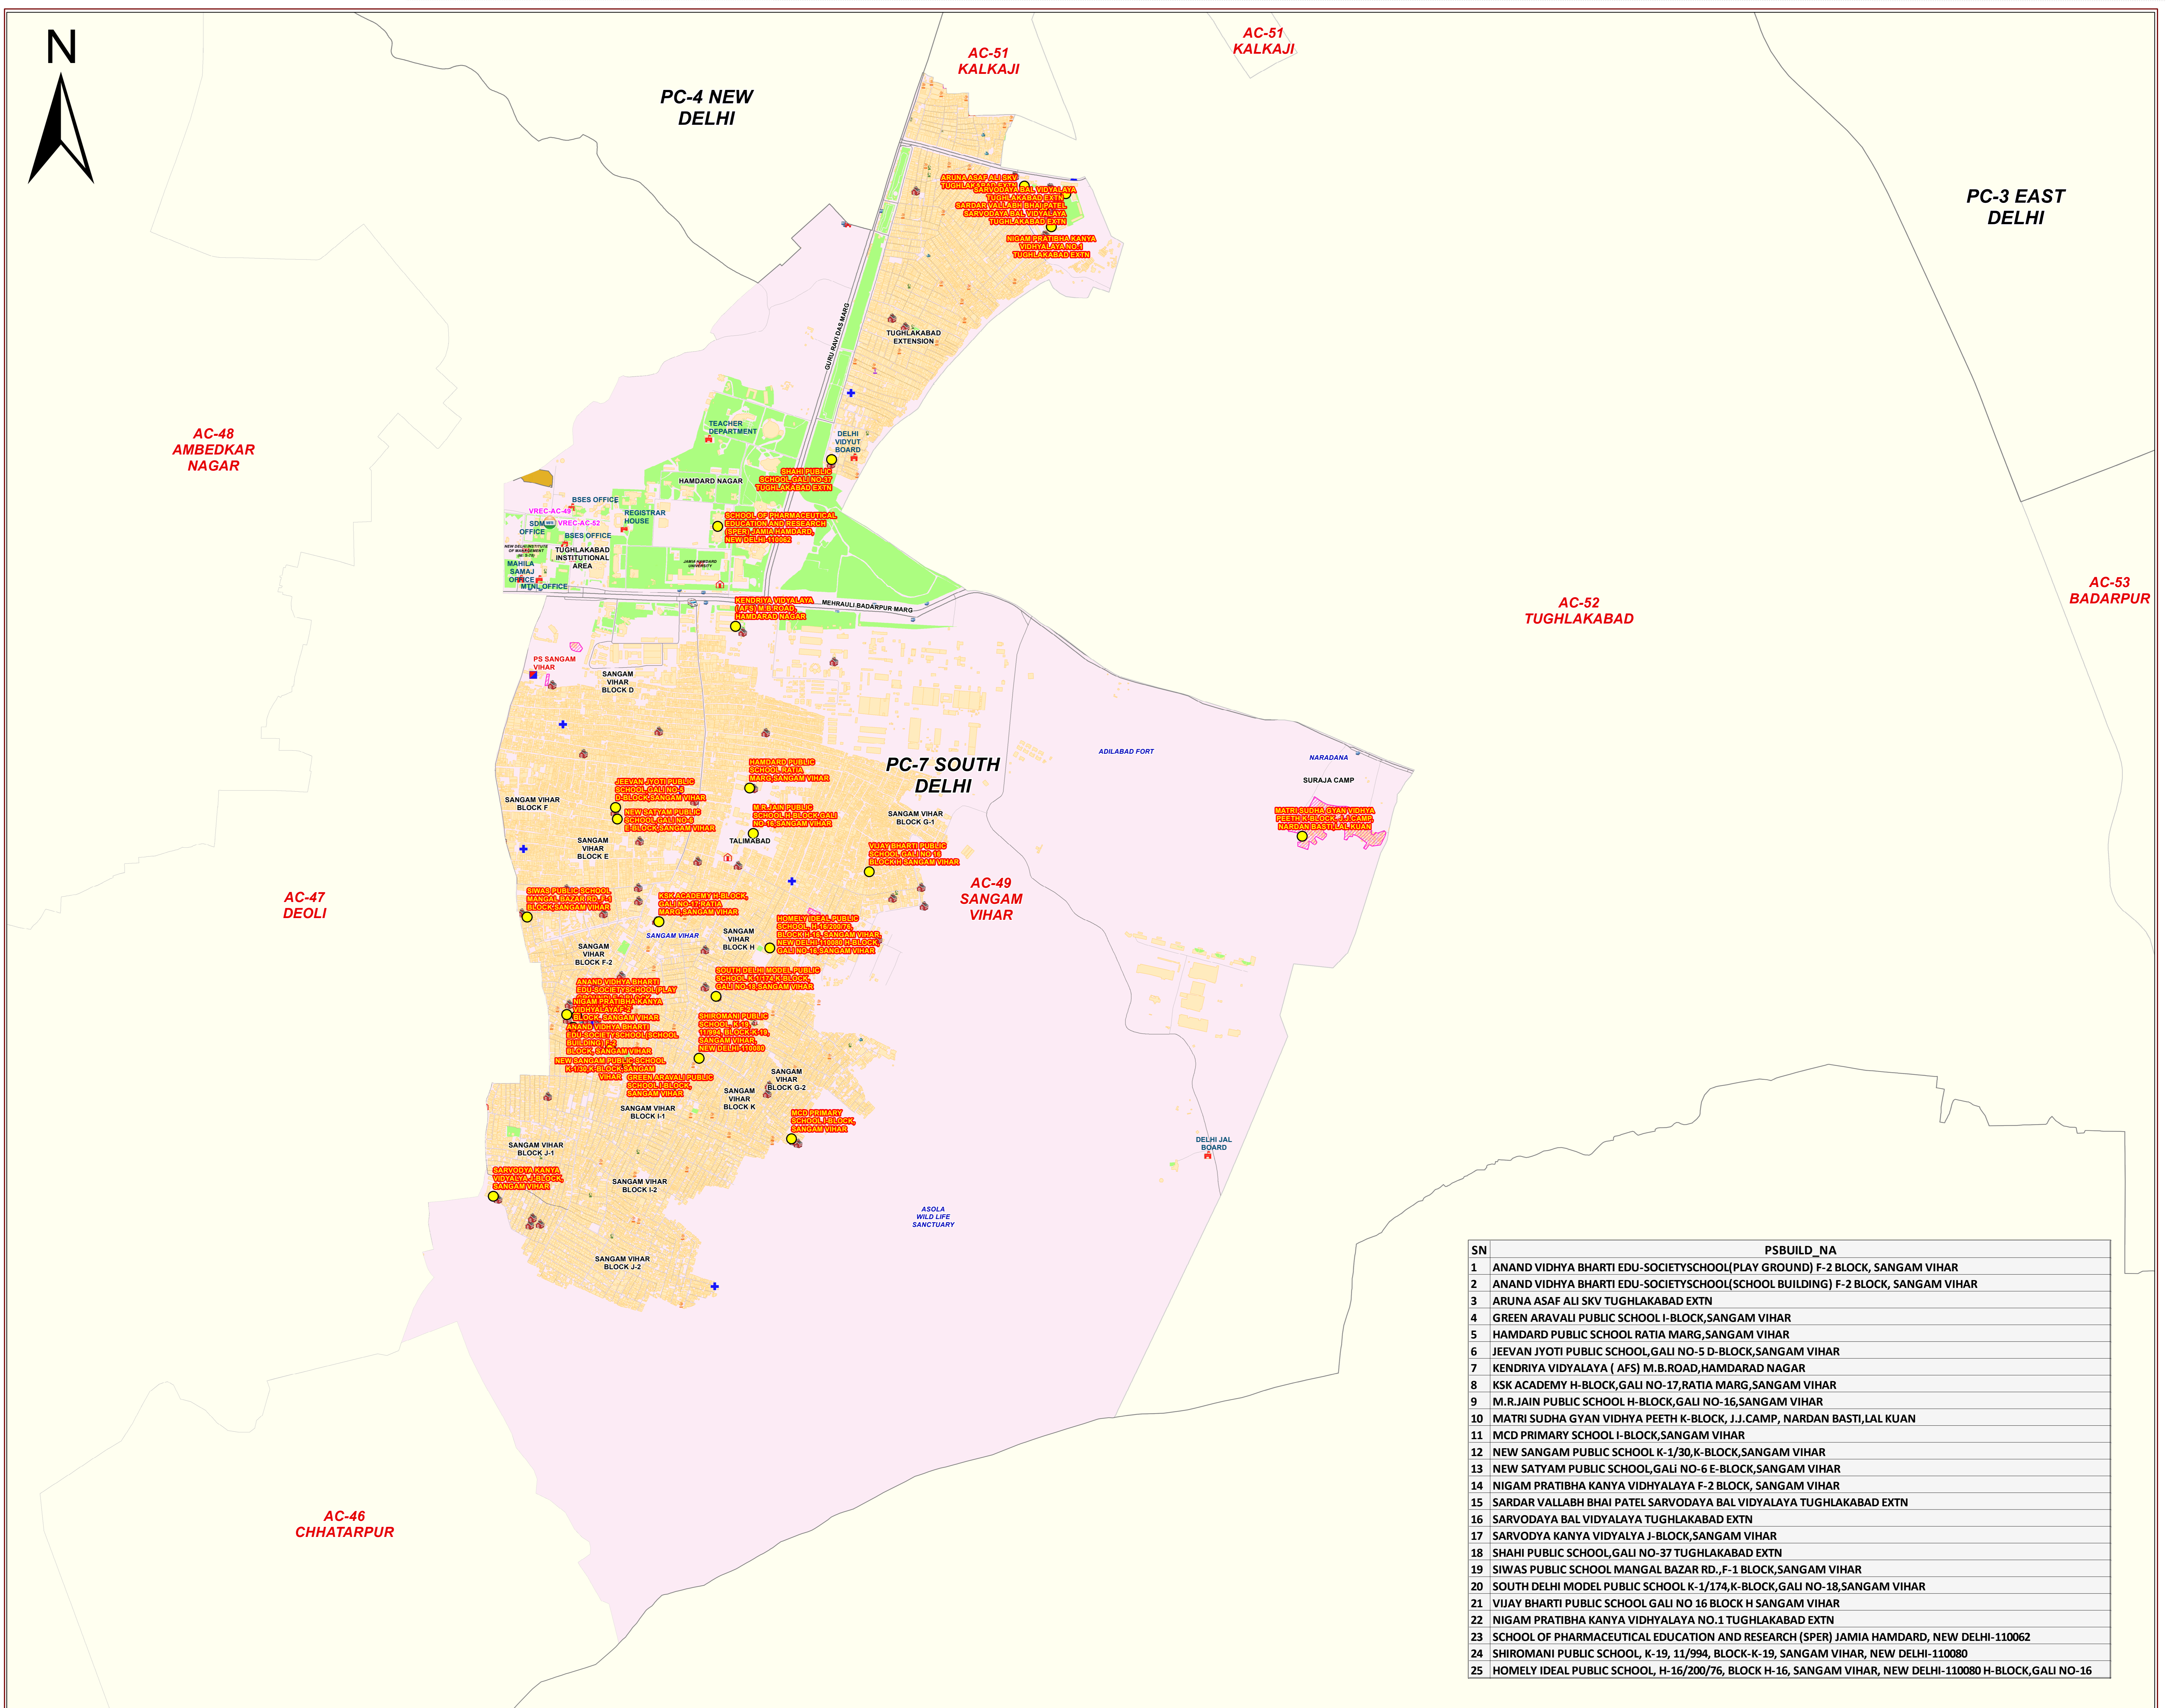

SN	PSBUILD_NA
1	ANAND VIDHYA BHARTI EDU-SOCIETYSCHOOL(PLAY GROUND) F-2 BLOCK, SANGAM VIHAR
2	ANAND VIDHYA BHARTI EDU-SOCIETYSCHOOL(SCHOOL BUILDING) F-2 BLOCK, SANGAM VIHAR
3	ARUNA ASAF ALI SKV TUGHLAKABAD EXTN
4	GREEN ARAVALI PUBLIC SCHOOL I-BLOCK, SANGAM VIHAR
5	HAMDARD PUBLIC SCHOOL RATIA MARG, SANGAM VIHAR
6	JEEVAN JYOTI PUBLIC SCHOOL, GALI NO-5 D-BLOCK, SANGAM VIHAR
7	KENDRIYA VIDYALAYA (AFS) M.B.ROAD, HAMDARAD NAGAR
8	KSK ACADEMY H-BLOCK, GALI NO-17, RATIA MARG, SANGAM VIHAR
9	M. R. JAIN PUBLIC SCHOOL H-BLOCK, GALI NO-16, SANGAM VIHAR
10	MATRI SUDHA GYAN VIDHYA PEETH K-BLOCK, J.J. CAMP, NARDAN BASTI, LAL KUAN
11	MCD PRIMARY SCHOOL I-BLOCK, SANGAM VIHAR
12	NEW SANGAM PUBLIC SCHOOL K-1/30, K-BLOCK, SANGAM VIHAR
13	NEW SATYAM PUBLIC SCHOOL, GALI NO-6 E-BLOCK, SANGAM VIHAR
14	NIGAM PRATIBHA KANYA VIDHYALAYA F-2 BLOCK, SANGAM VIHAR
15	SARDAR VALLABH BHAI PATEL SARVODAYA BAL VIDYALAYA TUGHLAKABAD EXTN
16	SARVODAYA BAL VIDYALAYA TUGHLAKABAD EXTN
17	SARVODYA KANYA VIDYALYA J-BLOCK, SANGAM VIHAR
18	SHAHI PUBLIC SCHOOL, GALI NO-37 TUGHLAKABAD EXTN
19	SIWAS PUBLIC SCHOOL MANGAL BAZAR RD., F-1 BLOCK, SANGAM VIHAR
20	SOUTH DELHI MODEL PUBLIC SCHOOL K-1/174, K-BLOCK, GALI NO-18, SANGAM VIHAR
21	VIJAY BHARTI PUBLIC SCHOOL GALI NO 16 BLOCK H SANGAM VIHAR
22	NIGAM PRATIBHA KANYA VIDHYALAYA NO.1 TUGHLAKABAD EXTN
23	SCHOOL OF PHARMACEUTICAL EDUCATION AND RESEARCH (SPER) JAMIA HAMDARD, NEW DELHI-110062
24	SHIROMANI PUBLIC SCHOOL, K-19, 11/994, BLOCK-K-19, SANGAM VIHAR, NEW DELHI-110080
25	HOMELY IDEAL PUBLIC SCHOOL, H-16/200/76, BLOCK H-16, SANGAM VIHAR, NEW DELHI-110080 H-BLOCK, GALI NO-16