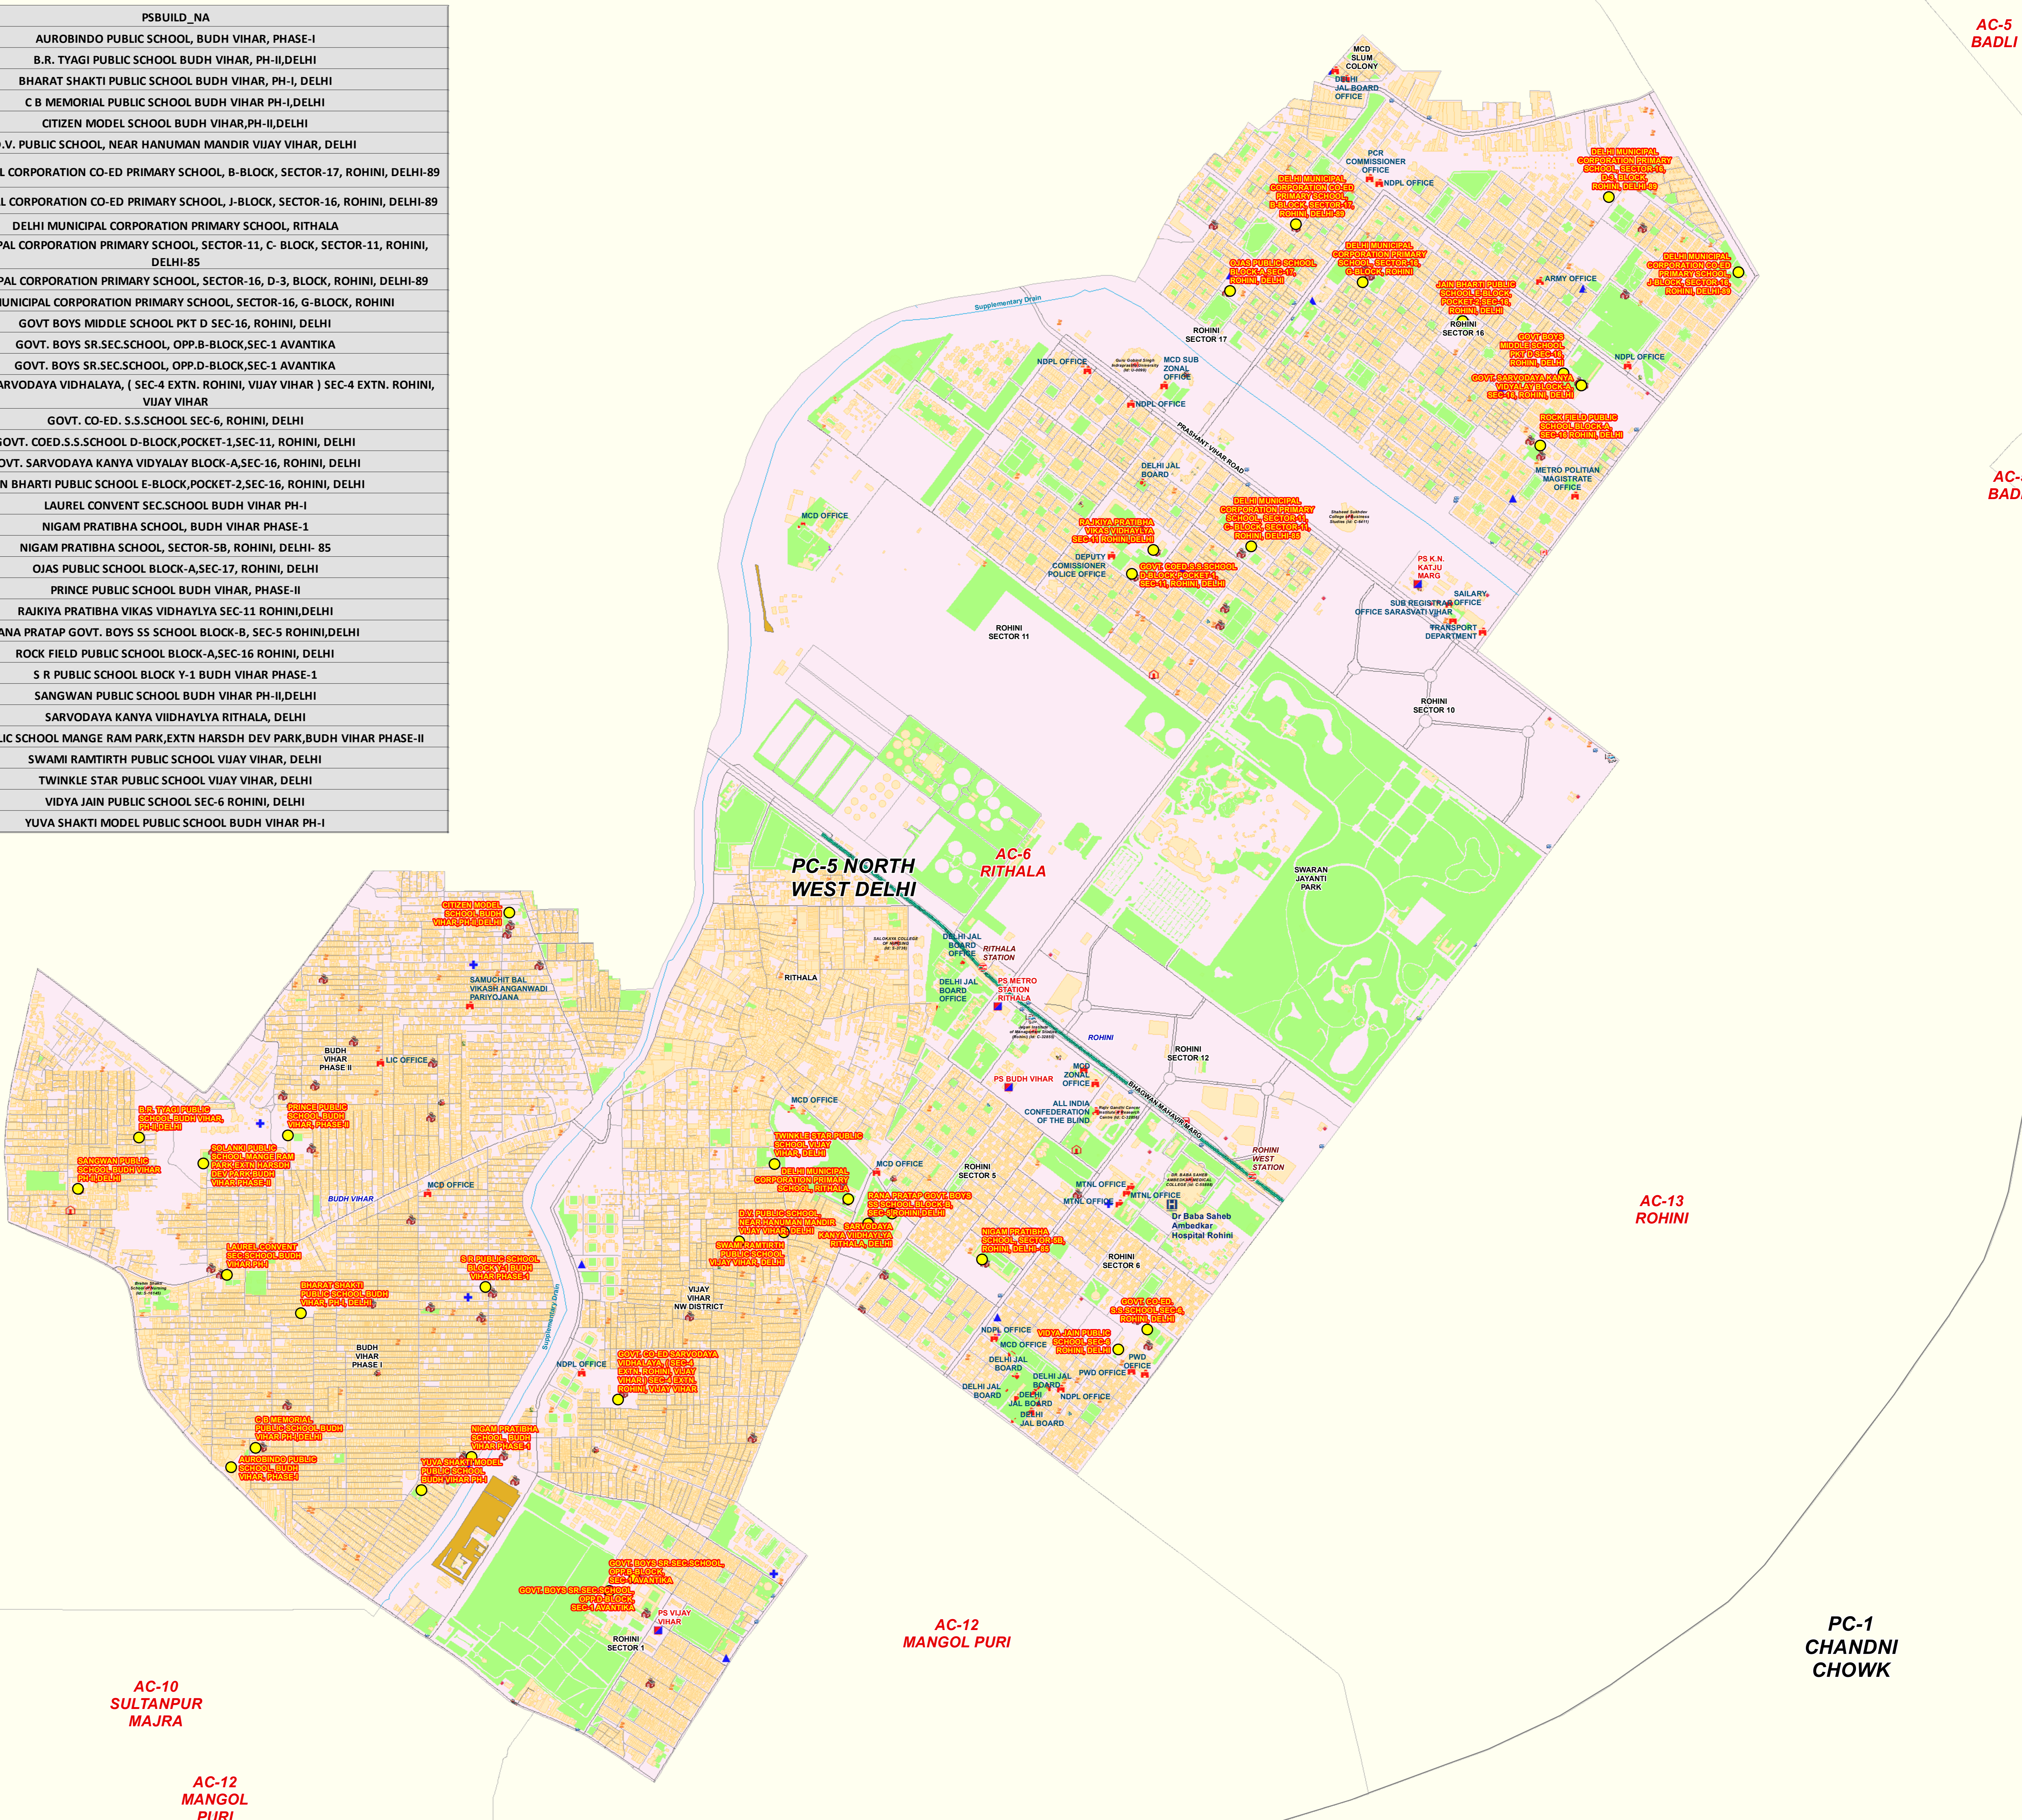

SN	PSBUILD_NA
1	AUROBINDO PUBLIC SCHOOL, BUDH VIHAR, PHASE-I
2	B.R. TYAGI PUBLIC SCHOOL BUDH VIHAR, PH-II,DELHI
3	BHARAT SHAKTI PUBLIC SCHOOL BUDH VIHAR, PH-I, DELHI
4	C B MEMORIAL PUBLIC SCHOOL BUDH VIHAR PH-I,DELHI
5	CITIZEN MODEL SCHOOL BUDH VIHAR,PH-II,DELHI
6	D.V. PUBLIC SCHOOL, NEAR HANUMAN MANDIR VIJAY VIHAR, DELHI
7	DELHI MUNICIPAL CORPORATION CO-ED PRIMARY SCHOOL, B-BLOCK, SECTOR-17, ROHINI, DELHI-89
8	DELHI MUNICIPAL CORPORATION CO-ED PRIMARY SCHOOL, J-BLOCK, SECTOR-16, ROHINI, DELHI-89
9	DELHI MUNICIPAL CORPORATION PRIMARY SCHOOL, RITHALA
10	DELHI MUNICIPAL CORPORATION PRIMARY SCHOOL, SECTOR-11, C- BLOCK, SECTOR-11, ROHINI, DELHI-85
11	DELHI MUNICIPAL CORPORATION PRIMARY SCHOOL, SECTOR-16, D-3, BLOCK, ROHINI, DELHI-89
12	DELHI MUNICIPAL CORPORATION PRIMARY SCHOOL, SECTOR-16, G-BLOCK, ROHINI
13	GOVT BOYS MIDDLE SCHOOL PKT D SEC-16, ROHINI, DELHI
14	GOVT. BOYS SR.SEC.SCHOOL, OPP.B-BLOCK,SEC-1 AVANTIKA
15	GOVT. BOYS SR.SEC.SCHOOL, OPP.D-BLOCK,SEC-1 AVANTIKA
16	GOVT. CO-ED SARVODAYA VIDHALAYA, (SEC-4 EXTN. ROHINI, VIJAY VIHAR) SEC-4 EXTN. ROHINI, VIJAY VIHAR
17	GOVT. CO-ED. S.S.SCHOOL SEC-6, ROHINI, DELHI
18	GOVT. COED.S.S.SCHOOL D-BLOCK,POCKET-1,SEC-11, ROHINI, DELHI
19	GOVT. SARVODAYA KANYA VIDYALAY BLOCK-A,SEC-16, ROHINI, DELHI
20	JAIN BHARTI PUBLIC SCHOOL E-BLOCK,POCKET-2,SEC-16, ROHINI, DELHI
21	LAUREL CONVENT SEC.SCHOOL BUDH VIHAR PH-I
22	NIGAM PRATIBHA SCHOOL, BUDH VIHAR PHASE-1
23	NIGAM PRATIBHA SCHOOL, SECTOR-5B, ROHINI, DELHI- 85
24	OJAS PUBLIC SCHOOL BLOCK-A,SEC-17, ROHINI, DELHI
25	PRINCE PUBLIC SCHOOL BUDH VIHAR, PHASE-II
26	RAJKIYA PRATIBHA VIKAS VIDHAYLYA SEC-11 ROHINI,DELHI
27	RANA PRATAP GOVT. BOYS SS SCHOOL BLOCK-B, SEC-5 ROHINI,DELHI
28	ROCK FIELD PUBLIC SCHOOL BLOCK-A,SEC-16 ROHINI, DELHI
29	S R PUBLIC SCHOOL BLOCK Y-1 BUDH VIHAR PHASE-1
30	SANGWAN PUBLIC SCHOOL BUDH VIHAR PH-II,DELHI
31	SARVODAYA KANYA VIIDHAYLYA RITHALA, DELHI
32	SOLANKI PUBLIC SCHOOL MANGE RAM PARK,EXTN HARDSH DEV PARK,BUDH VIHAR PHASE-II
33	SWAMI RAMTIRTH PUBLIC SCHOOL VIJAY VIHAR, DELHI
34	TWINKLE STAR PUBLIC SCHOOL VIJAY VIHAR, DELHI
35	VIDYA JAIN PUBLIC SCHOOL SEC-6 ROHINI, DELHI
36	YUVA SHAKTI MODEL PUBLIC SCHOOL BUDH VIHAR PH-I