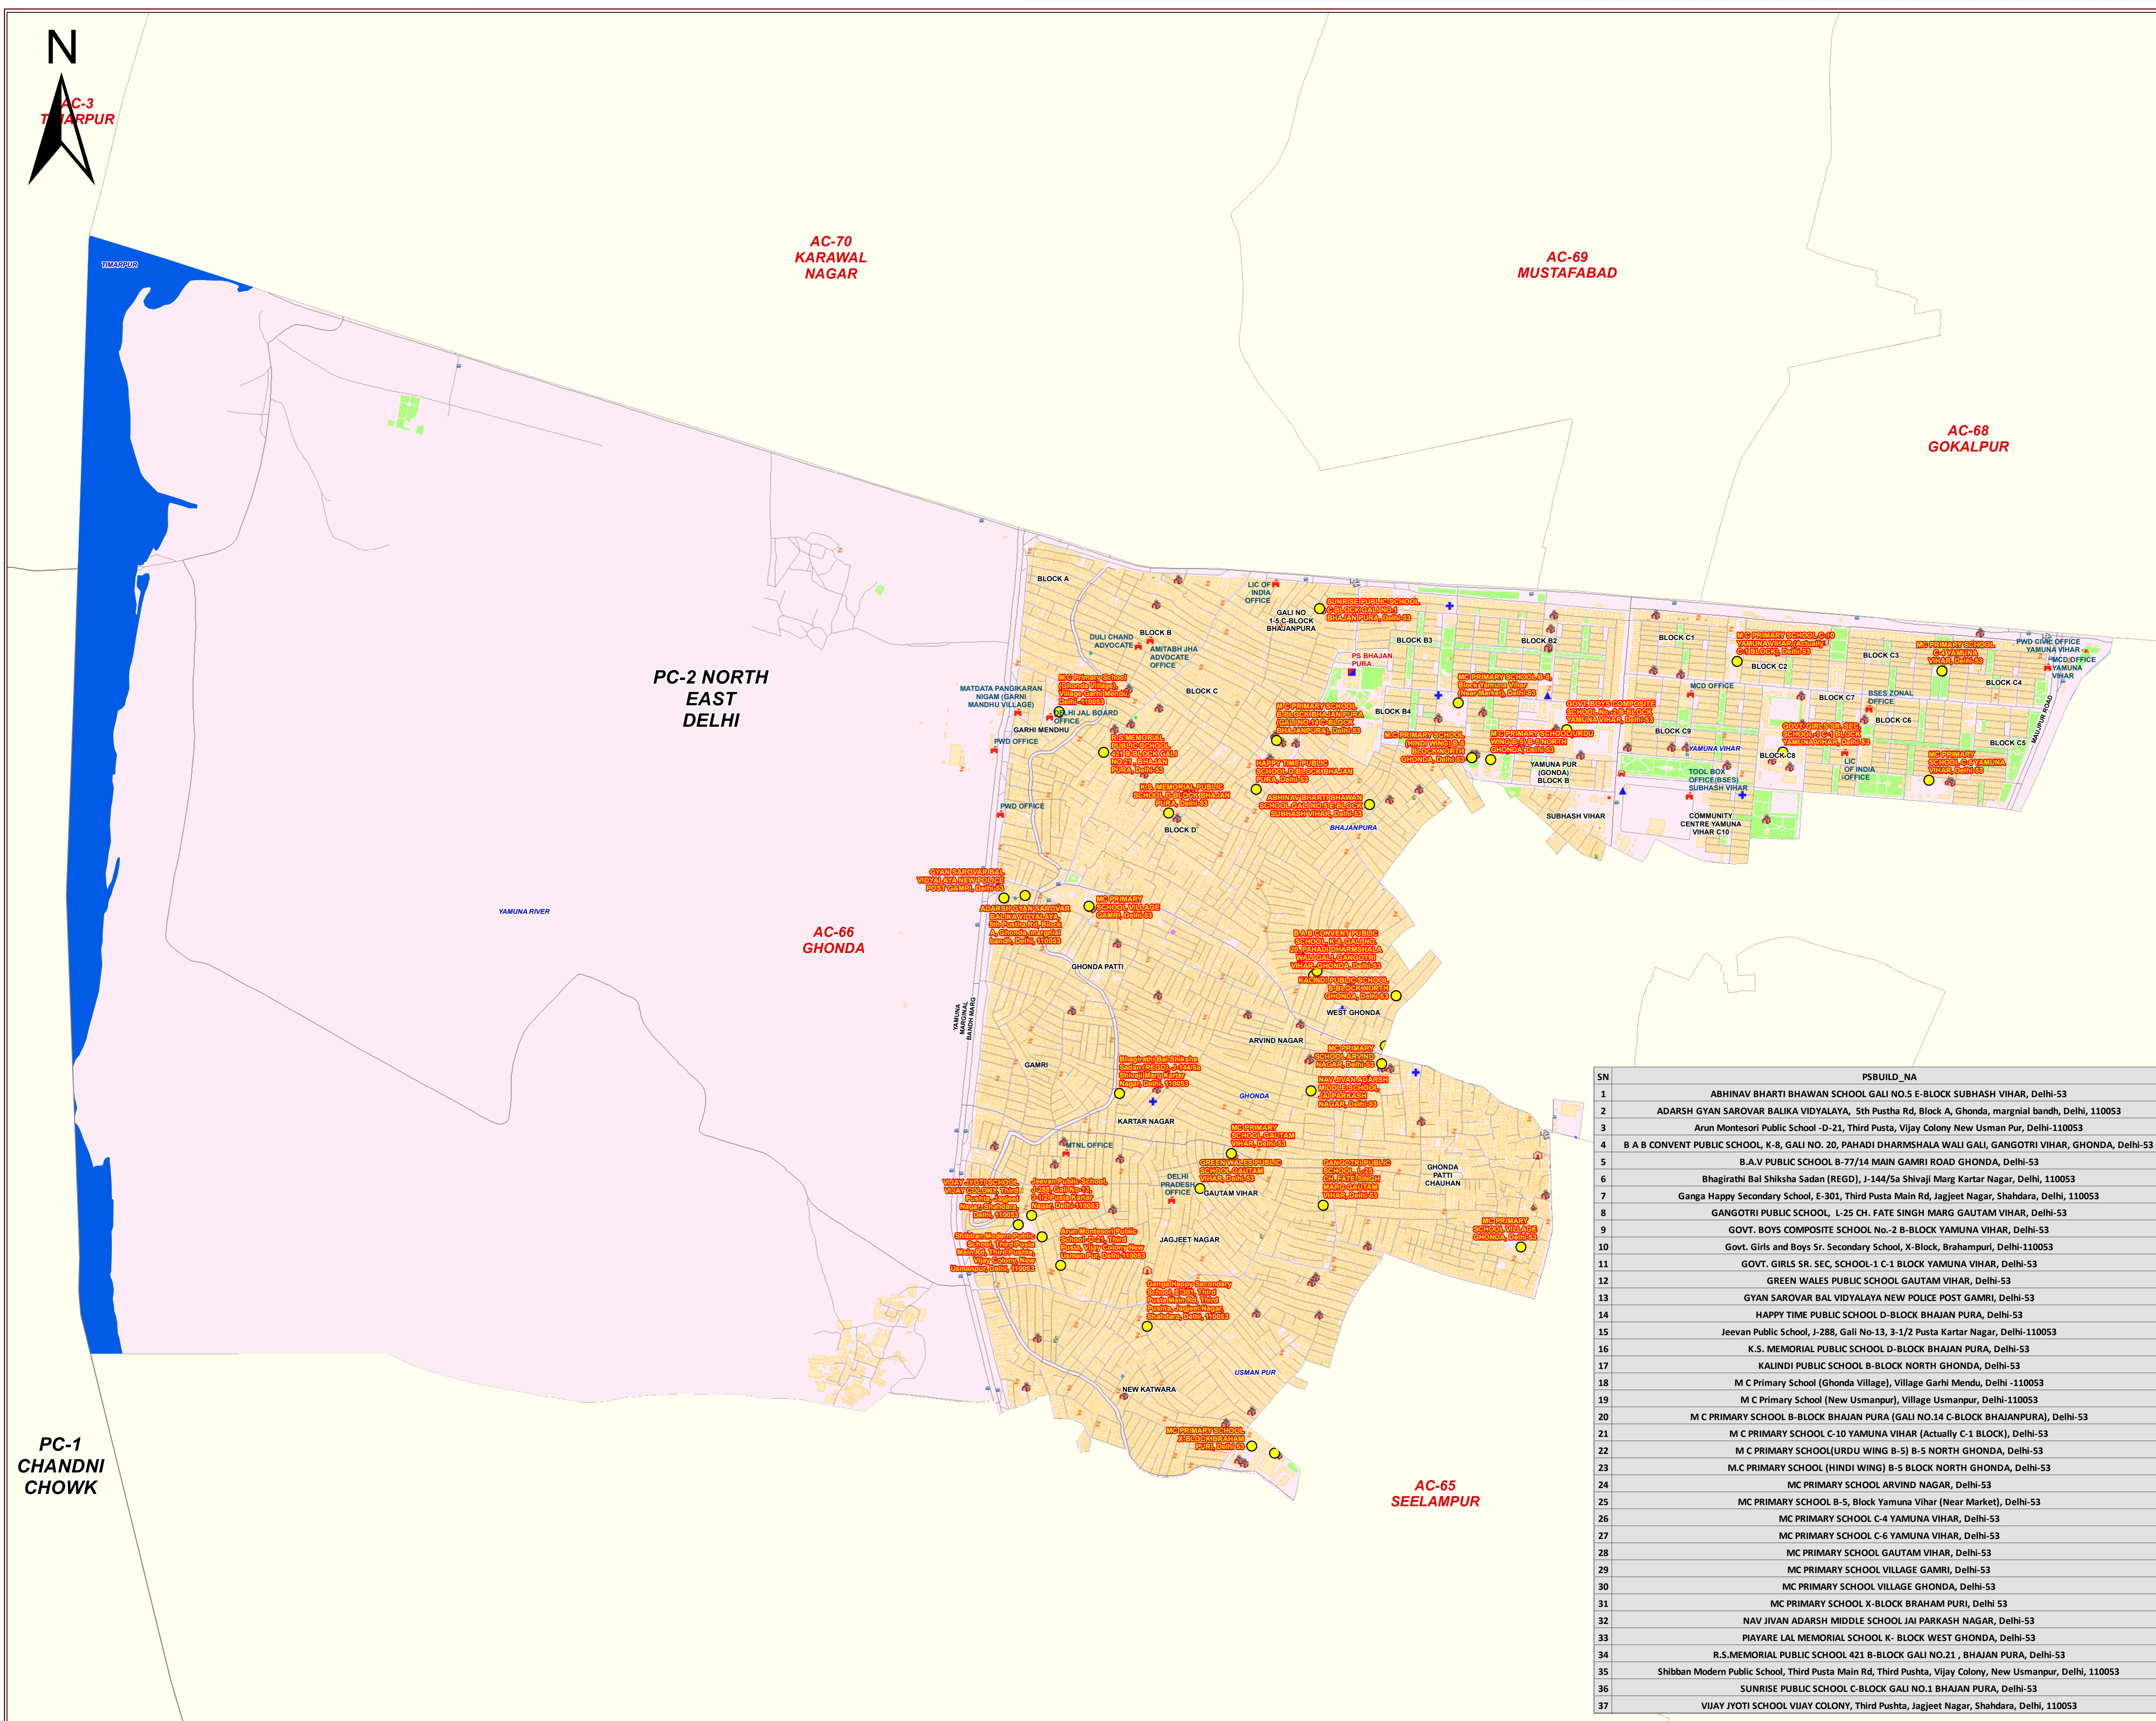

SN	PSBUILD_NA
1	ABHINAV BHARTI BHAWAN SCHOOL GALI NO.5 E-BLOCK SUBHASH VIHAR, Delhi-53
2	ADARSH GYAN SAROVAR BALIKA VIDYALAYA, 5th Pustha Rd, Block A, Ghonda, margnial bandh, Delhi, 110053
3	Arun Montessori Public School -D-21, Third Pusta, Vijay Colony New Usman Pur, Delhi-110053
4	B A B CONVENT PUBLIC SCHOOL, K-8, GALI NO. 20, PAHADJI DHARMSHALA WALI GALI, GANGOTRI VIHAR, GHONDA, Delhi-53
5	B.A.V PUBLIC SCHOOL B-77/14 MAIN GAMRI ROAD GHONDA, Delhi-53
6	Bhagirathi Bal Shiksha Sadan (REGD), J-144/5a Shivaji Marg Kartar Nagar, Delhi, 110053
7	Ganga Happy Secondary School, E-301, Third Pusta Main Rd, Jagjeet Nagar, Shahdara, Delhi, 110053
8	GANGOTRI PUBLIC SCHOOL, L-25 CH. FATE SINGH MARG GAUTAM VIHAR, Delhi-53
9	GOVT. BOYS COMPOSITE SCHOOL No.-2 B-BLOCK YAMUNA VIHAR, Delhi-53
10	Govt. Girls and Boys Sr. Secondary School, X-Block, Brahmपुरi, Delhi-110053
11	GOVT. GIRLS SR. SEC. SCHOOL-1 C-1 BLOCK YAMUNA VIHAR, Delhi-53
12	GREEN WALES PUBLIC SCHOOL GAUTAM VIHAR, Delhi-53
13	GYAN SAROVAR BAL VIDYALAYA NEW POLICE POST GAMRI, Delhi-53
14	HAPPY TIME PUBLIC SCHOOL D-BLOCK BHAJAN PURA, Delhi-53
15	Jeevan Public School, J-288, Gali No-13, 3-1/2 Pusta Kartar Nagar, Delhi-110053
16	K.S. MEMORIAL PUBLIC SCHOOL D-BLOCK BHAJAN PURA, Delhi-53
17	KALINDI PUBLIC SCHOOL B-BLOCK NORTH GHONDA, Delhi-53
18	M C Primary School (Ghonda Village), Village Garhi Mendu, Delhi -110053
19	M C Primary School (New Usmanpur), Village Usmanpur, Delhi-110053
20	M C PRIMARY SCHOOL B-BLOCK BHAJAN PURA (GALI NO.14 C-BLOCK BHAJANPURA), Delhi-53
21	M C PRIMARY SCHOOL C-10 YAMUNA VIHAR (Actually C-1 BLOCK), Delhi-53
22	M C PRIMARY SCHOOL(URDU WING B-5) B-5 NORTH GHONDA, Delhi-53
23	M.C PRIMARY SCHOOL (HINDI WING) B-5 BLOCK NORTH GHONDA, Delhi-53
24	MC PRIMARY SCHOOL ARVIND NAGAR, Delhi-53
25	MC PRIMARY SCHOOL B-5, Block Yamuna Vihar (Near Market), Delhi-53
26	MC PRIMARY SCHOOL C-4 YAMUNA VIHAR, Delhi-53
27	MC PRIMARY SCHOOL C-6 YAMUNA VIHAR, Delhi-53
28	MC PRIMARY SCHOOL GAUTAM VIHAR, Delhi-53
29	MC PRIMARY SCHOOL VILLAGE GAMRI, Delhi-53
30	MC PRIMARY SCHOOL VILLAGE GHONDA, Delhi-53
31	MC PRIMARY SCHOOL X-BLOCK BRAHAM PURI, Delhi 53
32	NAV JIVAN ADARSH MIDDLE SCHOOL JAI PARKASH NAGAR, Delhi-53
33	PIAYARE LAL MEMORIAL SCHOOL K- BLOCK WEST GHONDA, Delhi-53
34	R.S.MEMORIAL PUBLIC SCHOOL 421 B-BLOCK GALI NO.21 , BHAJAN PURA, Delhi-53
35	Shibban Modern Public School, Third Pusta Main Rd, Third Pusta, Vijay Colony, New Usmanpur, Delhi, 110053
36	SUNRISE PUBLIC SCHOOL C-BLOCK GALI NO.1 BHAJAN PURA, Delhi-53
37	VIJAY JYOTI SCHOOL VIJAY COLONY, Third Pusta, Jagjeet Nagar, Shahdara, Delhi, 110053