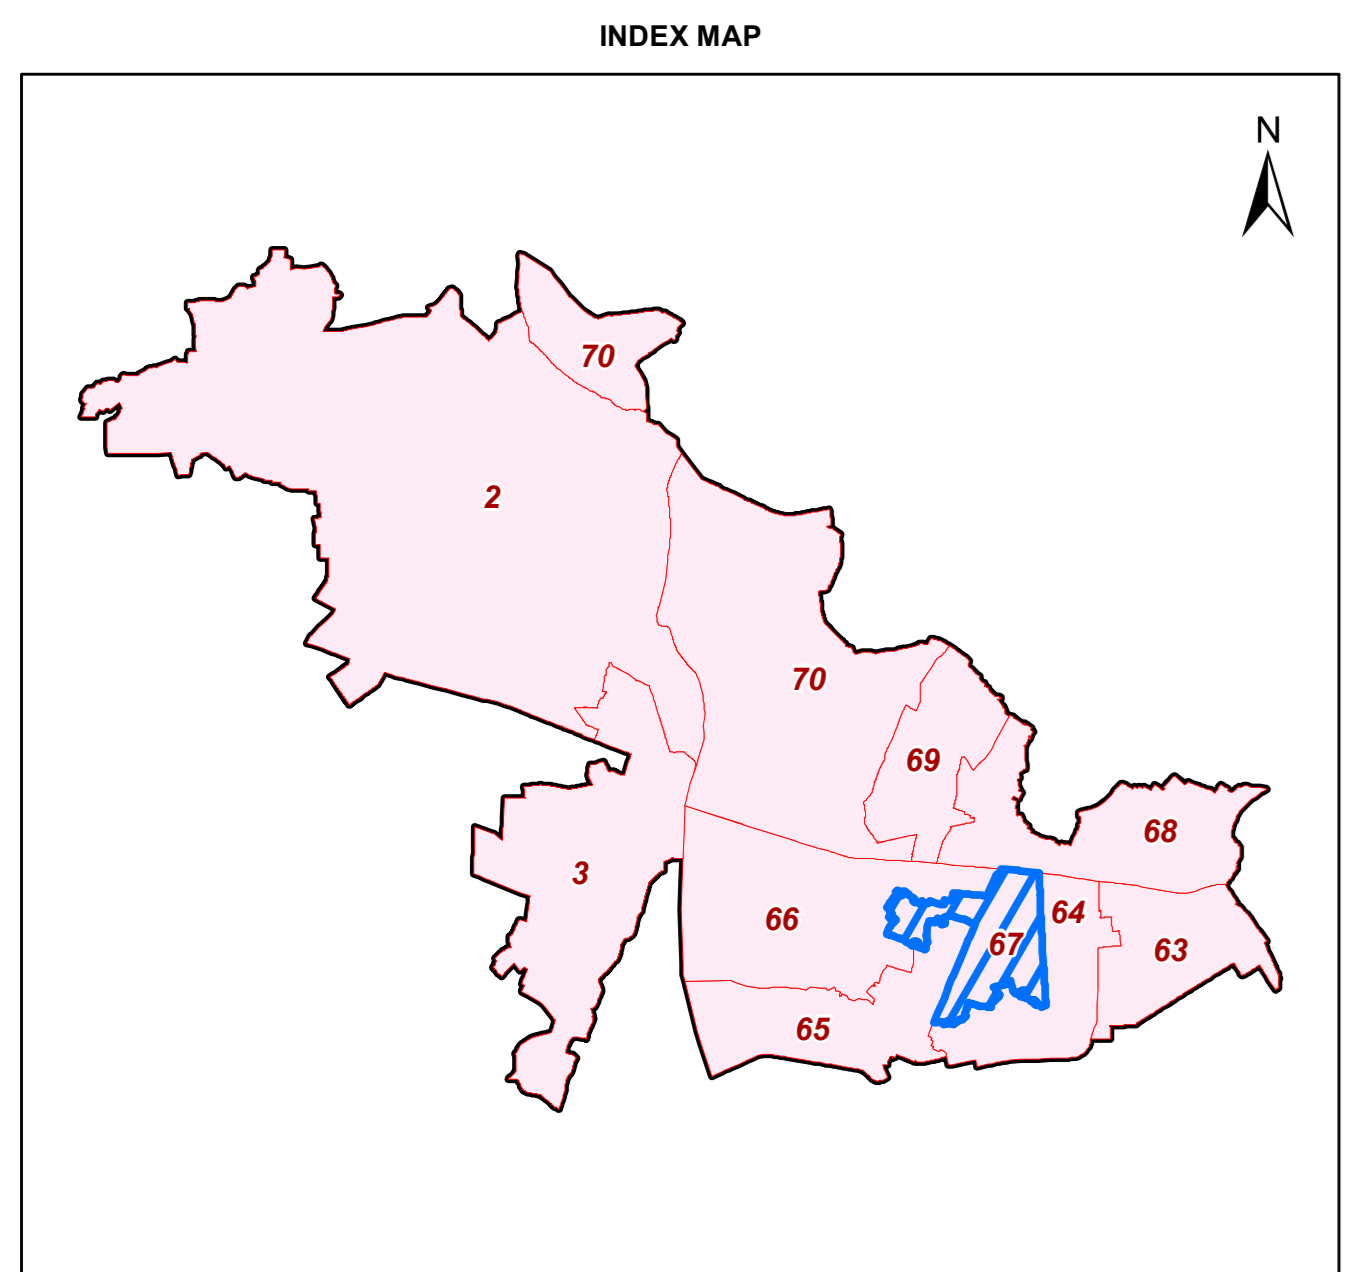

MAP OF AC-67-BABARPUR, PC-NORTH EAST DELHI(2) - NCT OF DELHI