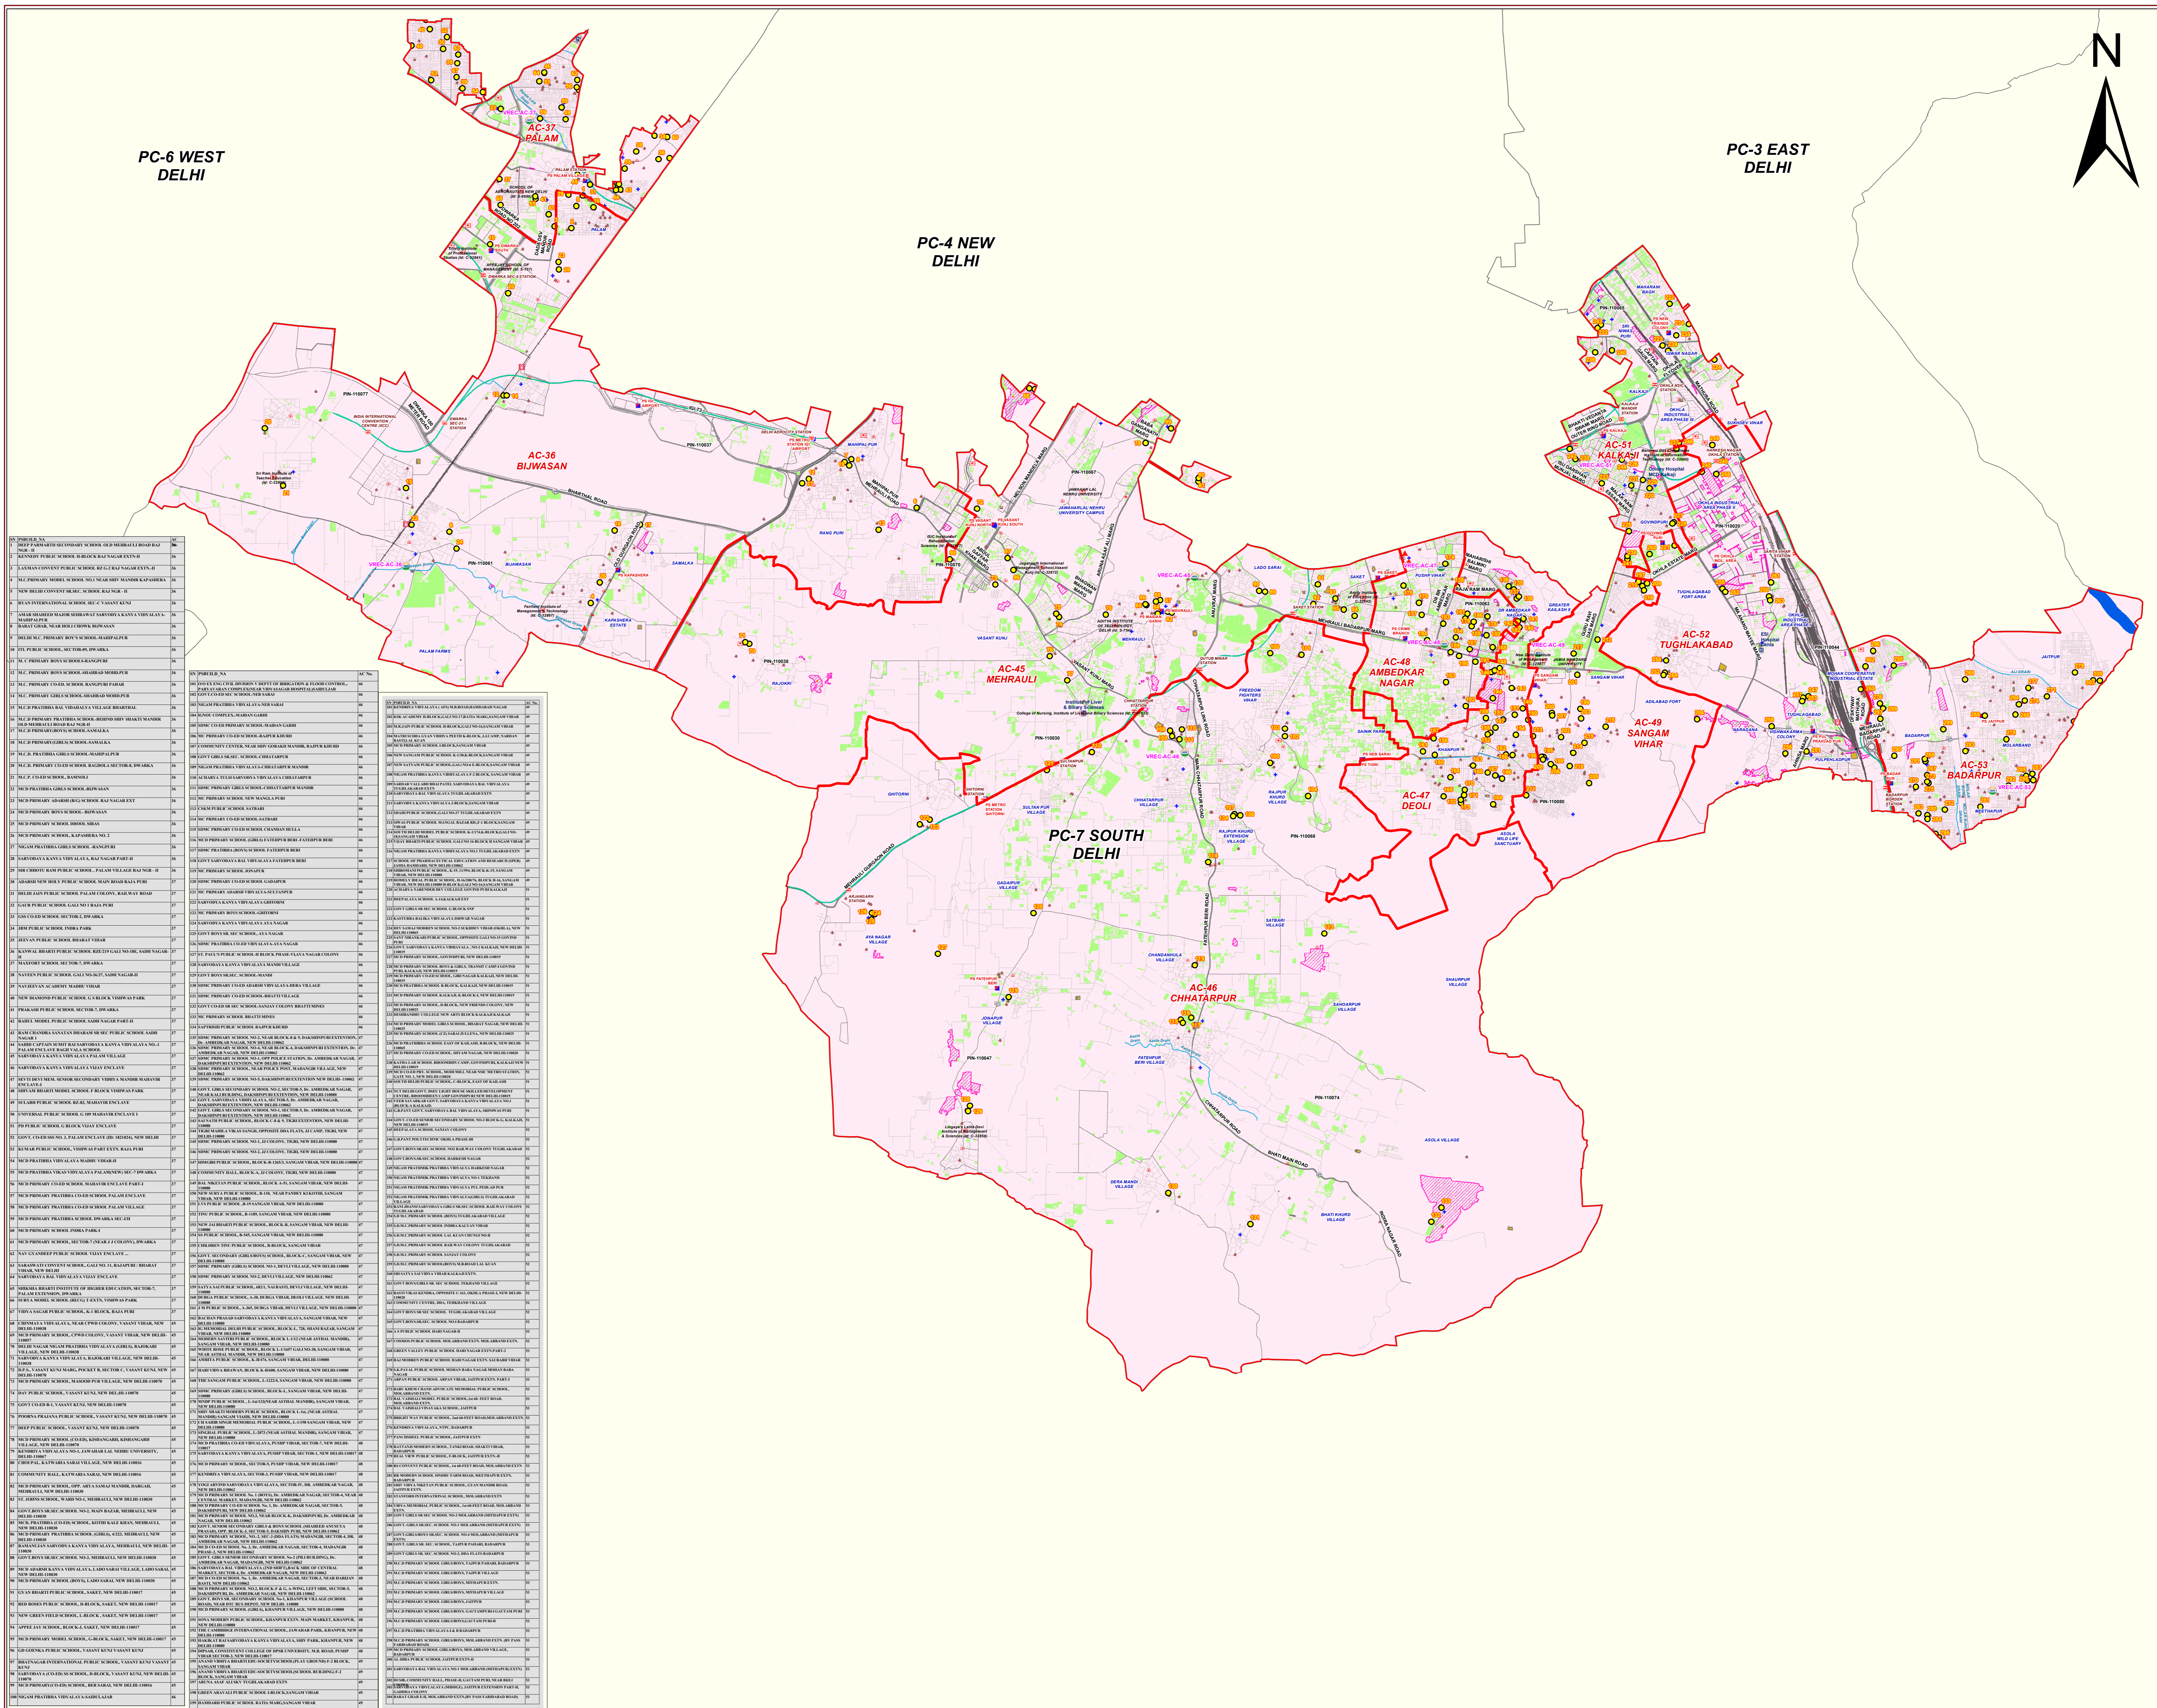

PC No.	Name	Area (Sq. Km)	Population (2011)	Number of Polling Stations
1	CHANDNI CHOWK	0.15	1,50,000	1
2	NORTH EAST DELHI	1.5	1,50,000	1
3	EAST DELHI	1.5	1,50,000	1
4	NEW DELHI	1.5	1,50,000	1
5	NORTH WEST DELHI	1.5	1,50,000	1
6	WEST DELHI	1.5	1,50,000	1
7	SOUTH DELHI	1.5	1,50,000	1