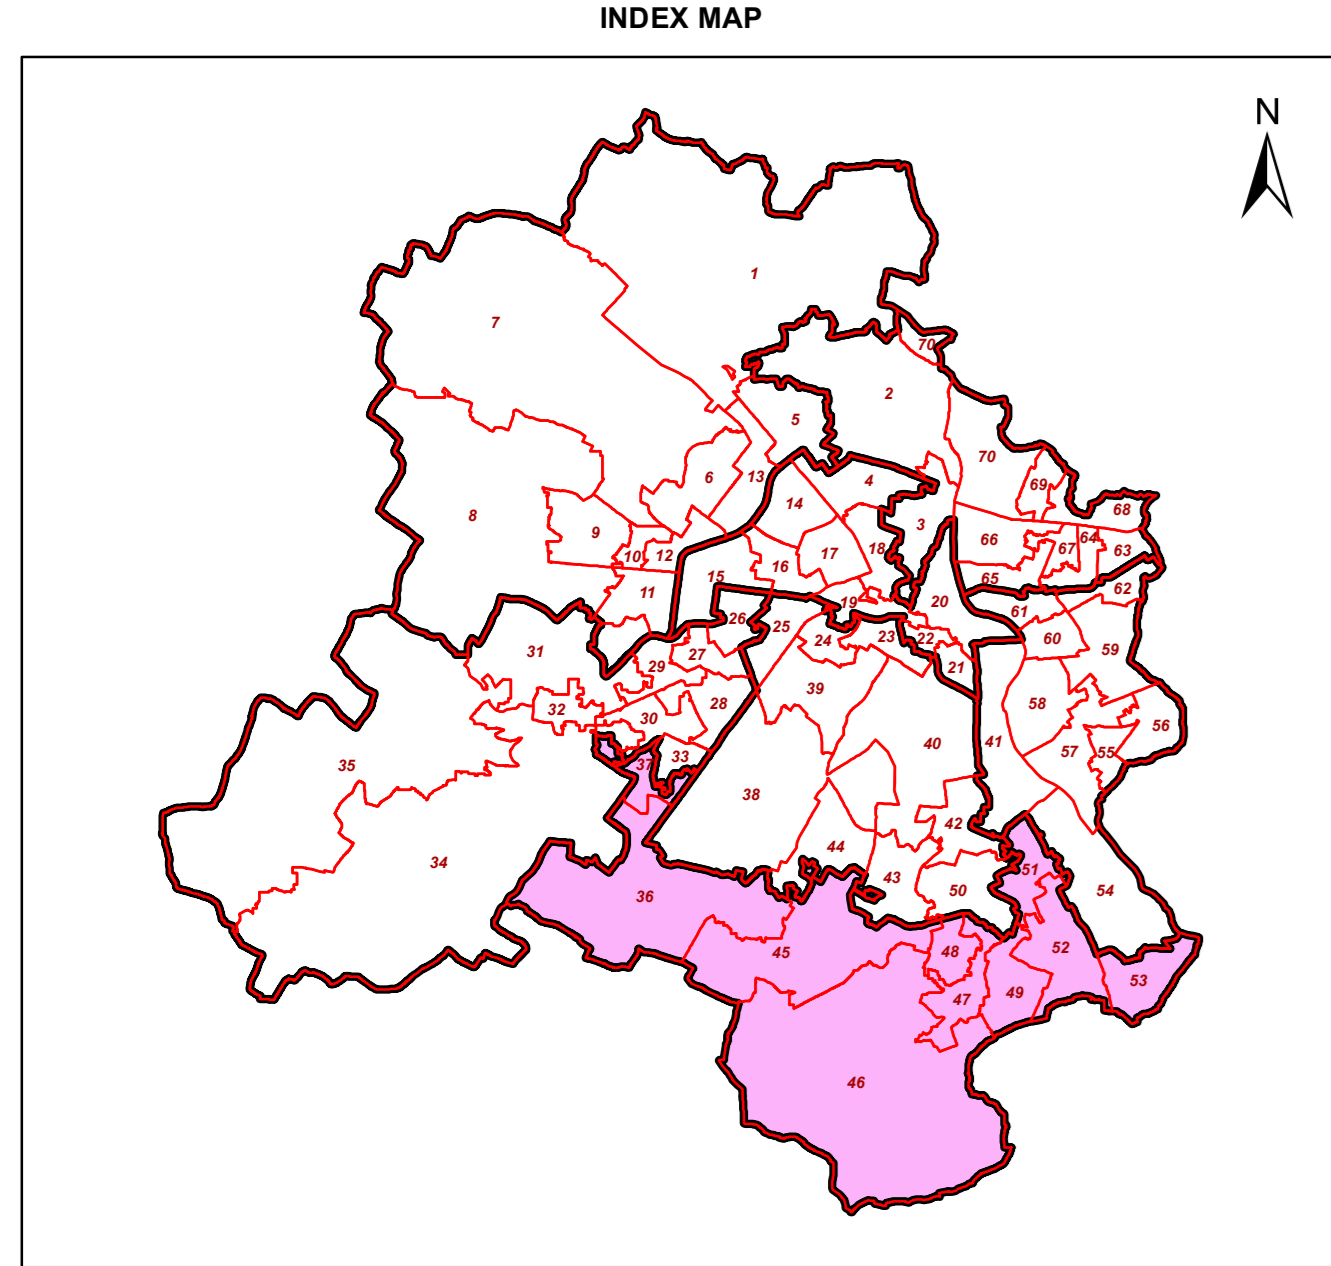

MAP OF PARLIAMENTARY CONSTITUENCY (SOUTH DELHI_7) - NCT OF DELHI

ifrc/ir RESTRICTED
doj foixt; A; % grt FOR DEPARTMENTAL USE ONLY
fu: kr ds fy, ught NOT FOR EXPORT

1. **LEGEND**
2. POLLING STATION LOCATION
   - VOTER CENTRE
   - POLICE STATION
   - FIRE STATION
   - CATS AMBULANCE
   - MAJOR HOSPITAL
   - METRO STATION
   - RAILWAY STATION
   - ACCIDENT TRAUMA CENTER
   - HEALTH FACILITY
   - ASHRAM
   - BUS TERMINAL
   - BUS STOP
   - AUDITORIUM
   - BANK
   - CLUB
   - SCHOOL
   - COURT
   - CINEMA HALL
   - GOVERNMENT OFFICE
   - UNIVERSITY / COLLEGE
   - COMMUNITY CENTER
   - DARGAH
   - TEMPLE
   - MOSQUE
   - GURUDWARA
   - IDGAH
   - CHURCH
   - MUSEUM
   - POLICE CHOWKI
   - POST OFFICE
   - STADIUM BUILDING
   - FILLING STATION
   - IGL STATION
   - MILK BOOTH
3. **PC No. & Name**
4. PC-1 CHANDNI CHOWK
   - PC-2 NORTH EAST DELHI
   - PC-3 EAST DELHI
   - PC-4 NEW DELHI
   - PC-5 NORTH WEST DELHI
   - PC-6 WEST DELHI
   - PC-7 SOUTH DELHI

1:37,000

Geospatial Delhi Limited

Geospatial Delhi Limited

(A Government of NCT of Delhi Company)

3rd Level, C-Wing, Vikas Bhawan-II,

Civil Lines, New Delhi - 110054

Website : www.gsdli.org

© GOVERNMENT OF DELHI COPYRIGHT, 2013.

Prepared by : Mr.Dheerendra Tomar

Checked by : Miss. Pallavi Tomar